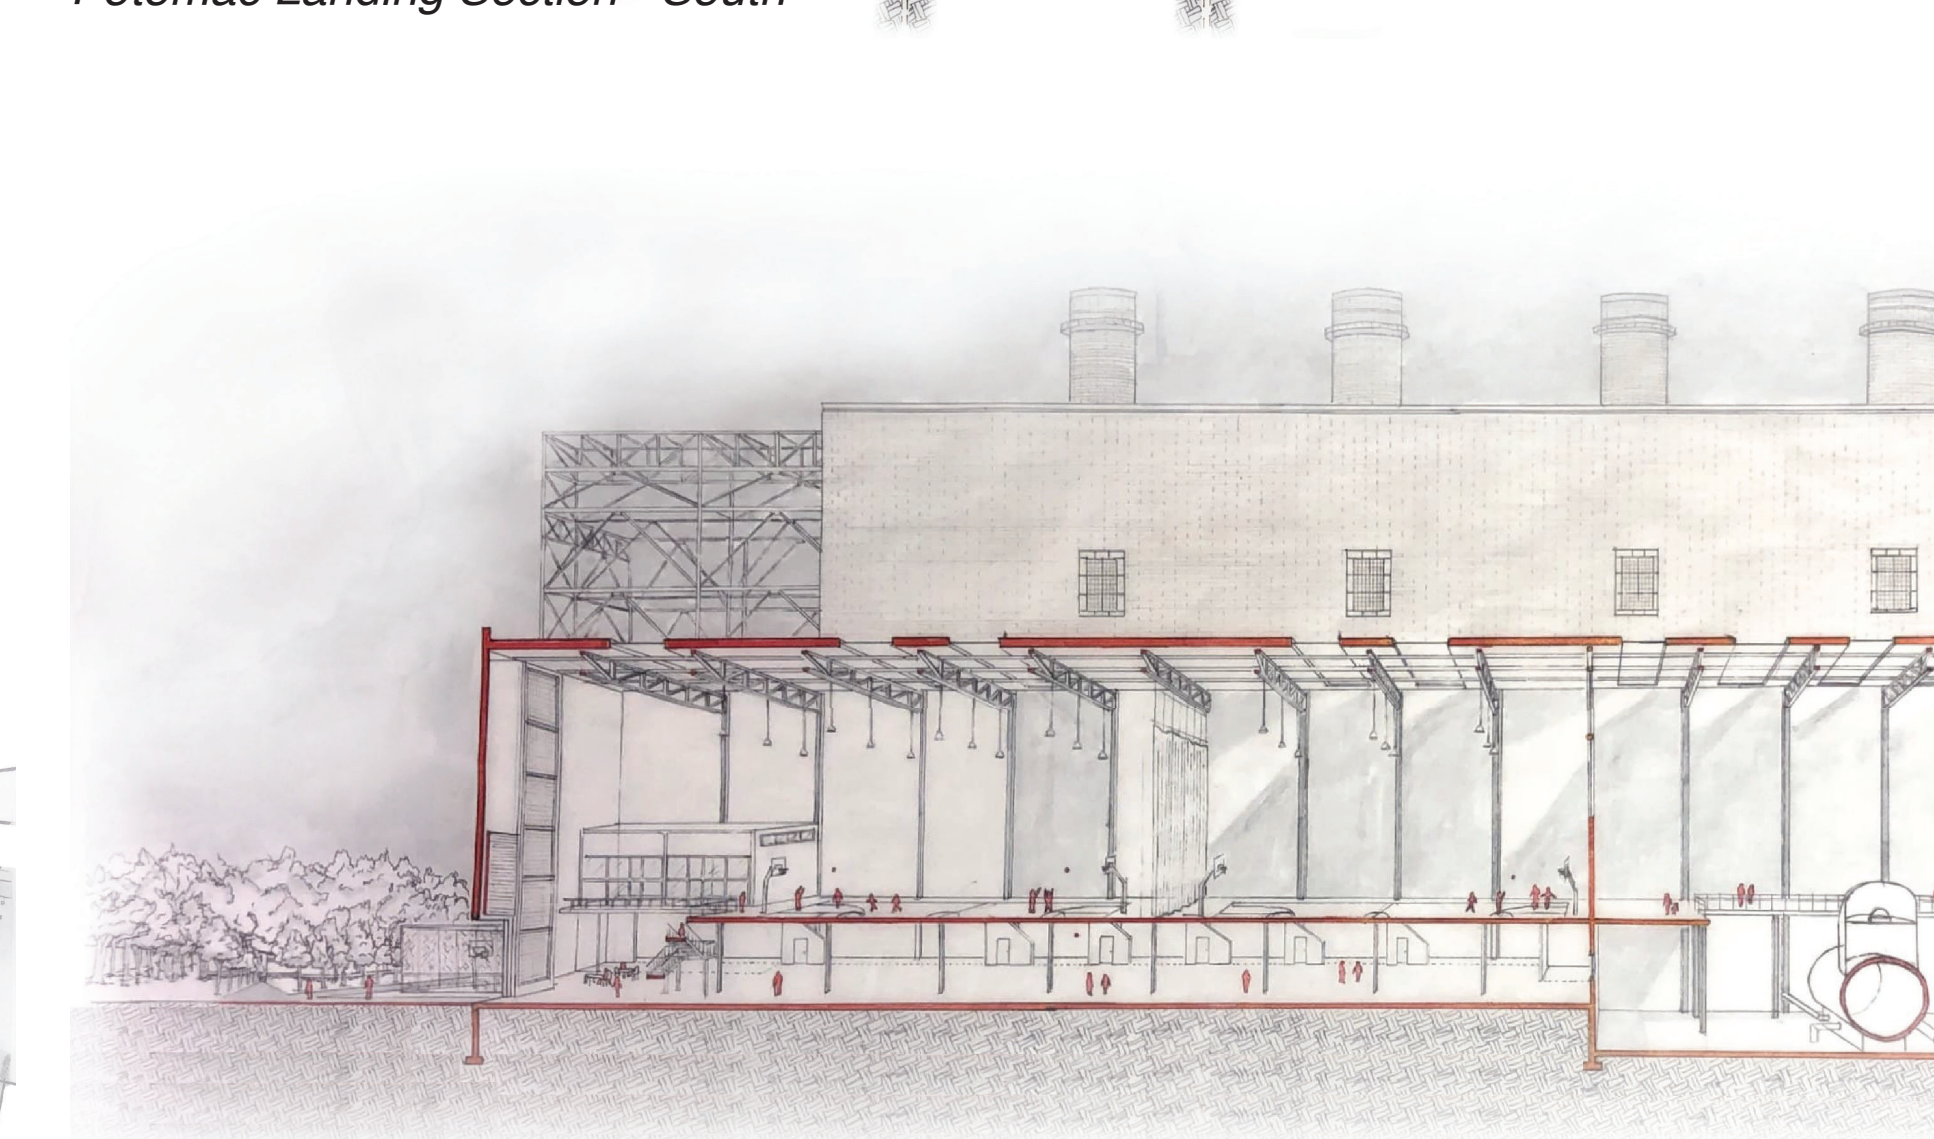

The Velvære: Re-Imagining Health & Wellness

Within Post-Industrial Urban Infrastructure

Collin Haslup
M. Arch Thesis
Pt. Jana VanderGoot

- Lobby/Reception
- Main Pool Room
- Hot Tub
- Women's Locker Room
- Men's Locker Room
- Service Mechanical
- Office
- Outdoor Deck
- Outdoor Pool
- Saunas
- Yoga Studio
- Outdoor Yoga Studio
- PT Rooms
- Unisex WC
- Break Room
- Rehab. Exercise Room
- Calwalk North Stair
- Basketball & Tennis Court

South Elevation - Pool house

South Elevation - Therapy Studio

Saunas

Yoga & Therapy Studio Structural Axon

Pool House Structural Axon