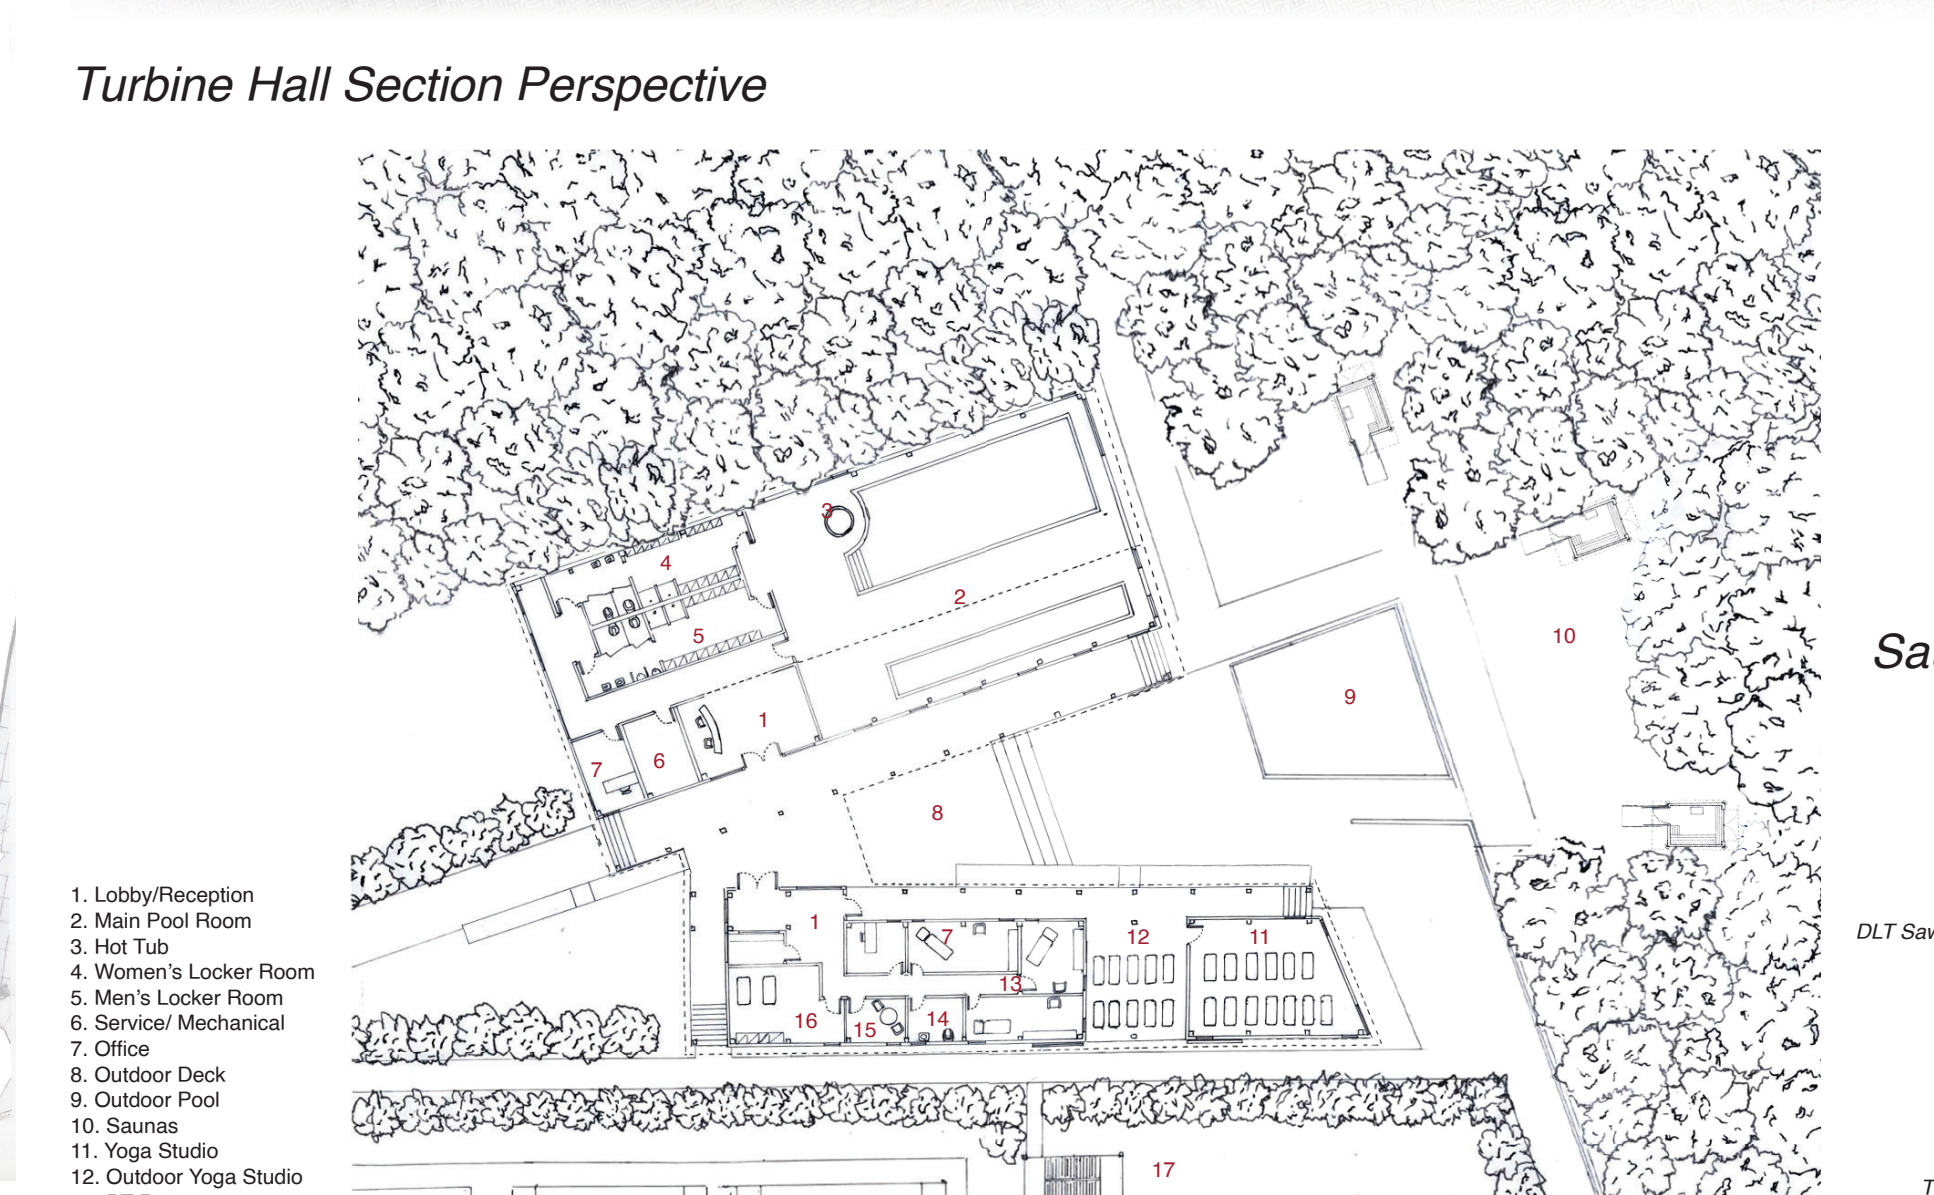

The Velvære: Re-Imagining Health & Wellness

Within Post-Industrial Urban Infrastructure

Collin Haslup
M. Arch Thesis
Pt. Jana VanderGoot

- Lobby/Reception
- Main Pool Room
- Hot Tub
- Women's Locker Room
- Men's Locker Room
- Service Mechanical
- Office
- Outdoor Deck
- Outdoor Pool
- Saunas
- Yoga Studio
- Outdoor Yoga Studio
- PT Rooms
- Unisex WC
- Break Room
- Rehab. Exercise Room
- Calwalk North Stair
- Basketball & Tennis Court

South Elevation - Pool house

South Elevation - Therapy Studio

Saunas

Yoga & Therapy Studio Structural Axon

Pool House Structural Axon