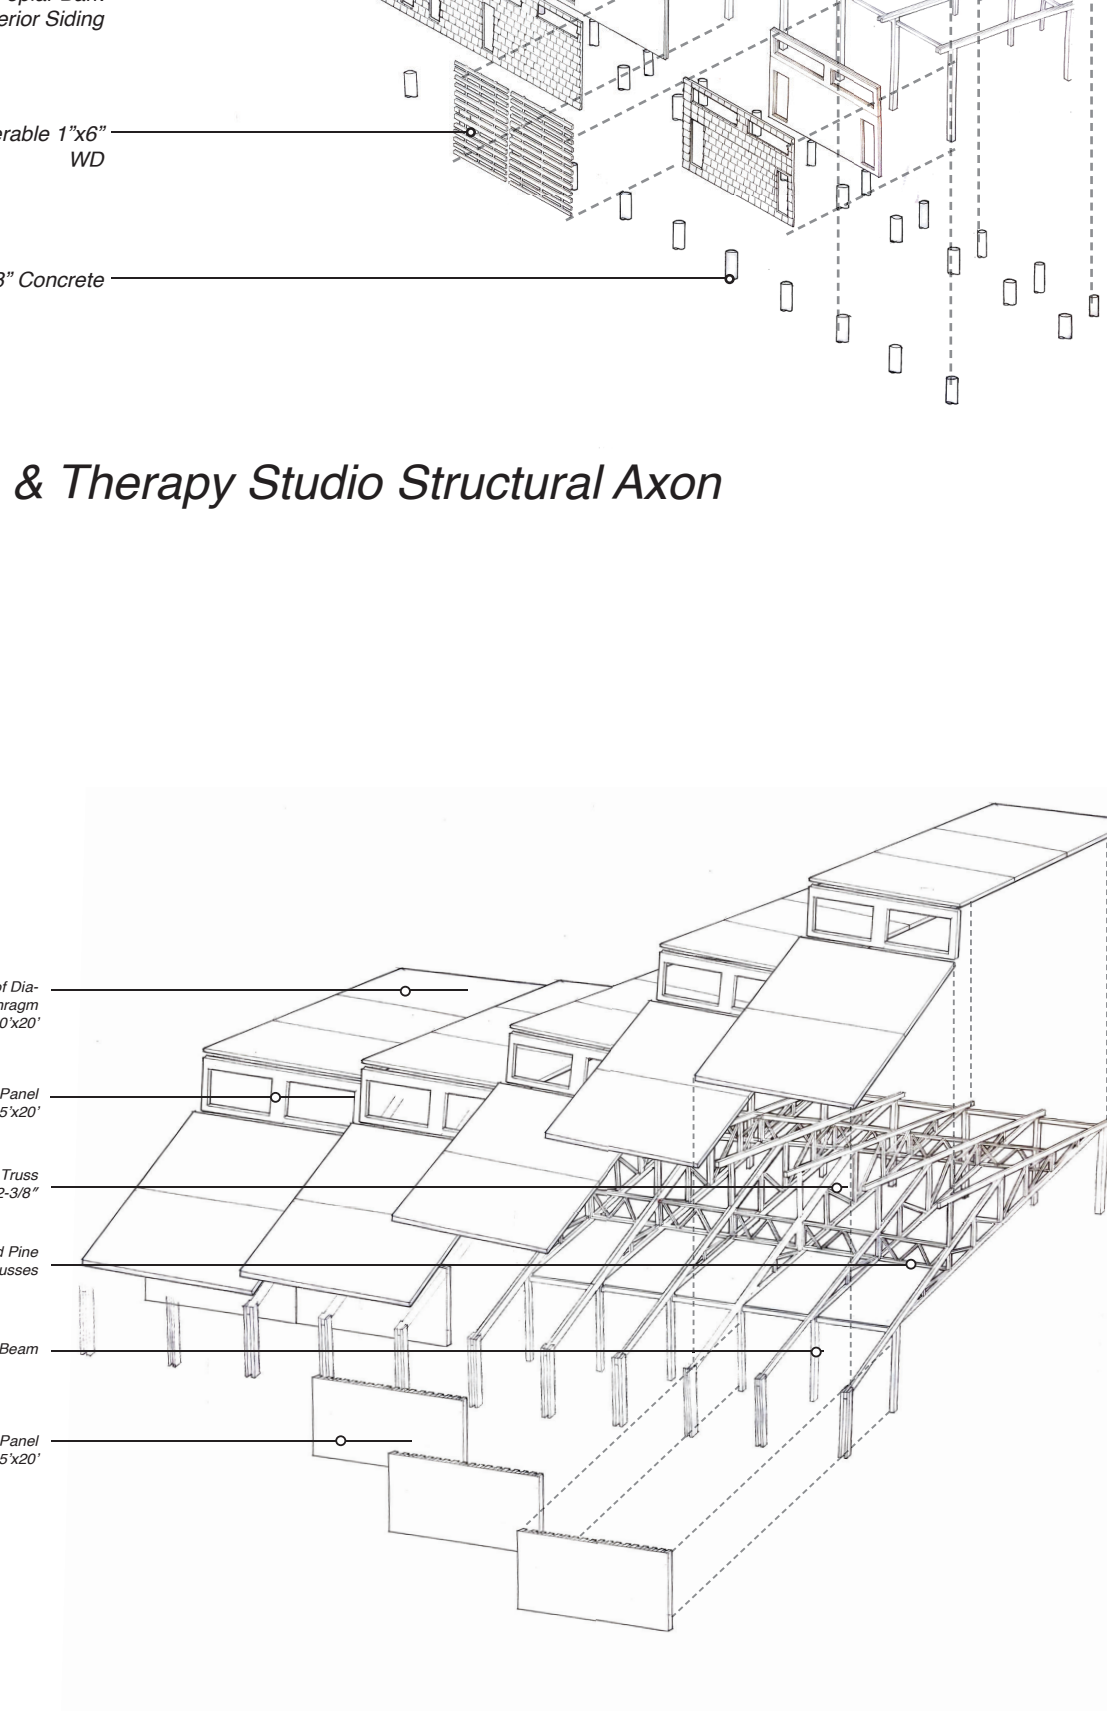

The Velvære: Re-Imagining Health & Wellness

Within Post-Industrial Urban Infrastructure

Collin Haslup
M. Arch Thesis
Pt. Jana VanderGoot

- Lobby/Reception
- Main Pool Room
- Hot Tub
- Women's Locker Room
- Men's Locker Room
- Service Mechanical
- Office
- Outdoor Deck
- Outdoor Pool
- Saunas
- Yoga Studio
- Outdoor Yoga Studio
- PT Rooms
- Unisex WC
- Break Room
- Rehab. Exercise Room
- Calwalk North Stair
- Basketball & Tennis Court

South Elevation - Pool house

South Elevation - Therapy Studio

Saunas

Yoga & Therapy Studio Structural Axon

Pool House Structural Axon