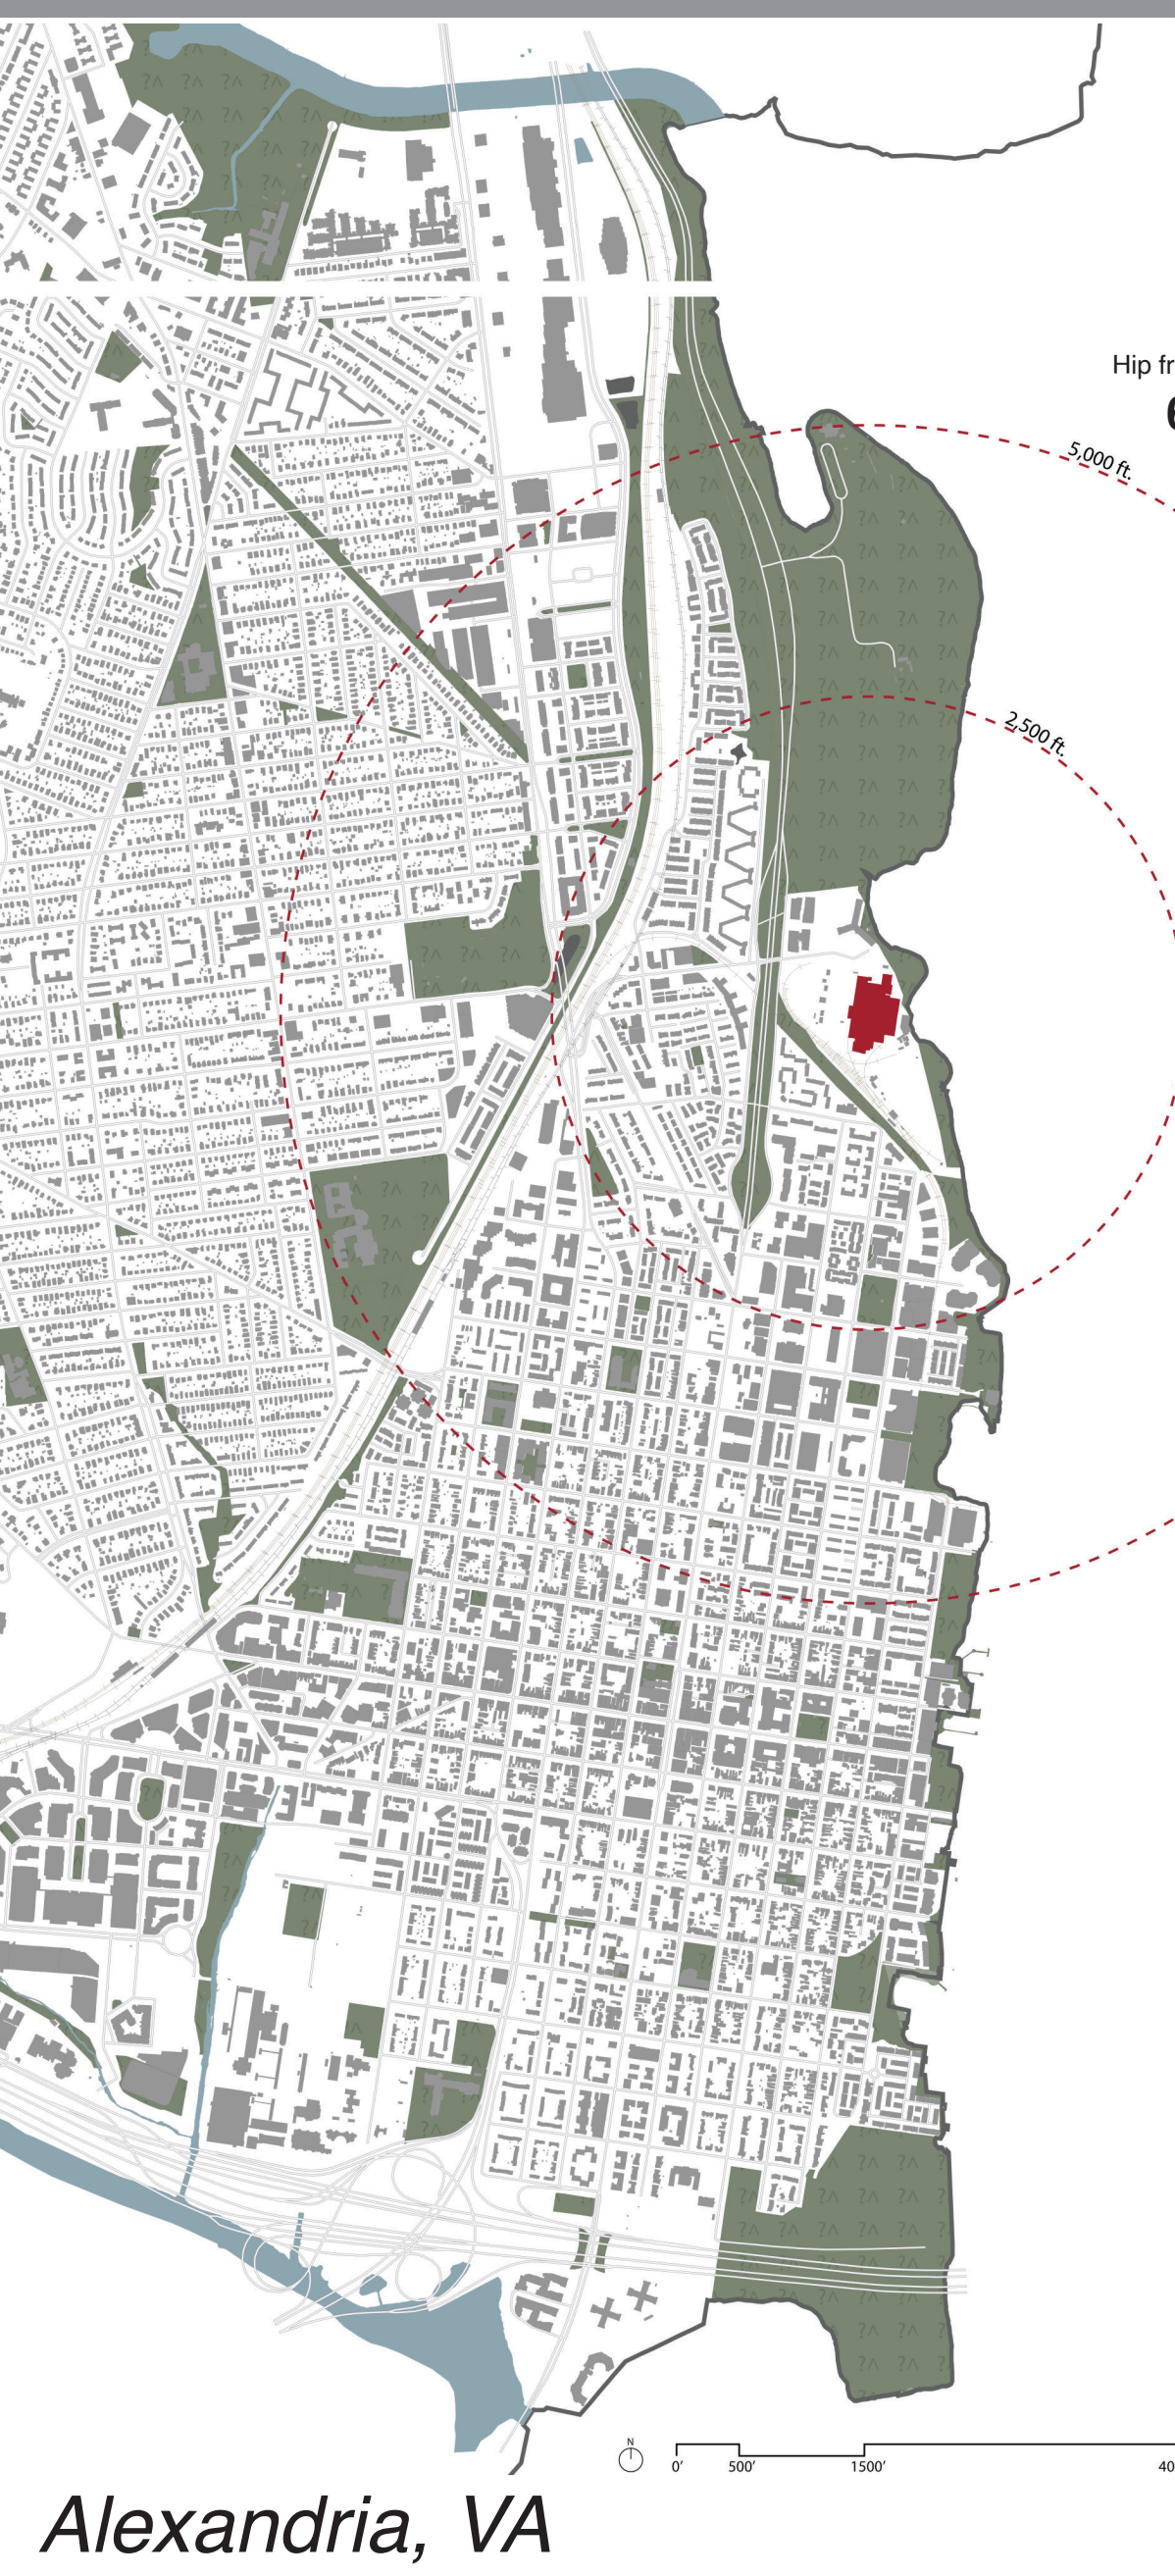

The Velvære: Re-Imagining Health & Wellness

Within Post-Industrial Urban Infrastructure

Collin Haslup
M. Arch Thesis
Pt. Jana VanderGoot

- Lobby/Reception
- Main Pool Room
- Hot Tub
- Women's Locker Room
- Men's Locker Room
- Service Mechanical
- Office
- Outdoor Deck
- Outdoor Pool
- Saunas
- Yoga Studio
- Outdoor Yoga Studio
- PT Rooms
- Unisex WC
- Break Room
- Rehab. Exercise Room
- Calwalk North Stair
- Basketball & Tennis Court