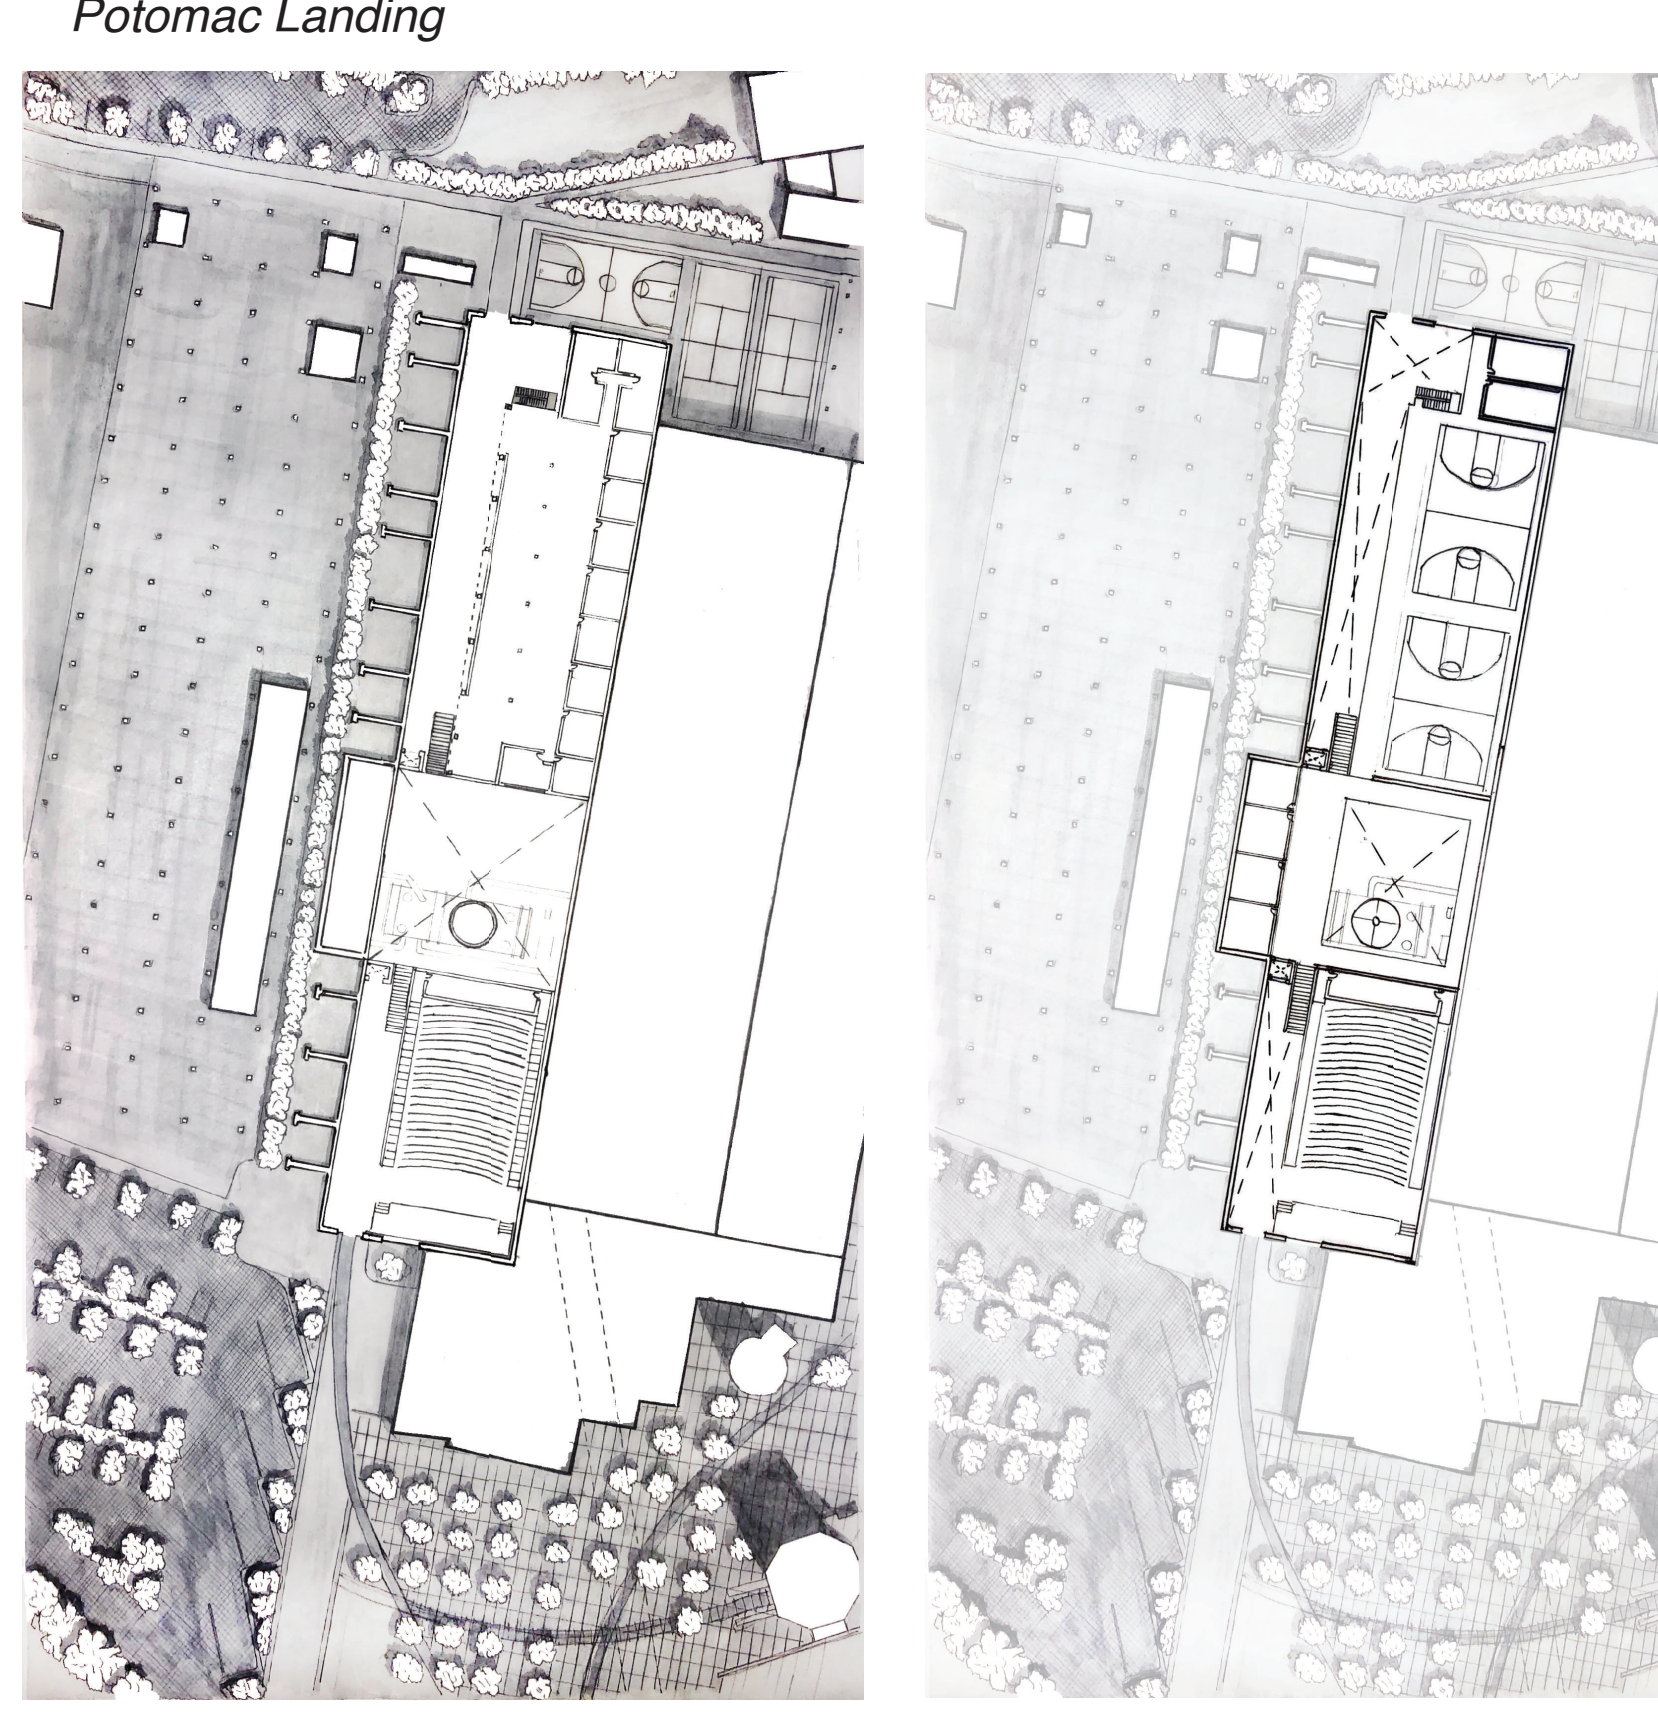

The Velvære: Re-Imagining Health & Wellness

Within Post-Industrial Urban Infrastructure

Collin Haslup
M. Arch Thesis
Pt. Jana VanderGoot

- Lobby/Reception
- Main Pool Room
- Hot Tub
- Women's Locker Room
- Men's Locker Room
- Service Mechanical
- Office
- Outdoor Deck
- Outdoor Pool
- Saunas
- Yoga Studio
- Outdoor Yoga Studio
- PT Rooms
- Unisex WC
- Break Room
- Rehab. Exercise Room
- Calwalk North Stair
- Basketball & Tennis Court

South Elevation - Pool house

South Elevation - Therapy Studio

Saunas

Yoga & Therapy Studio Structural Axon

Pool House Structural Axon