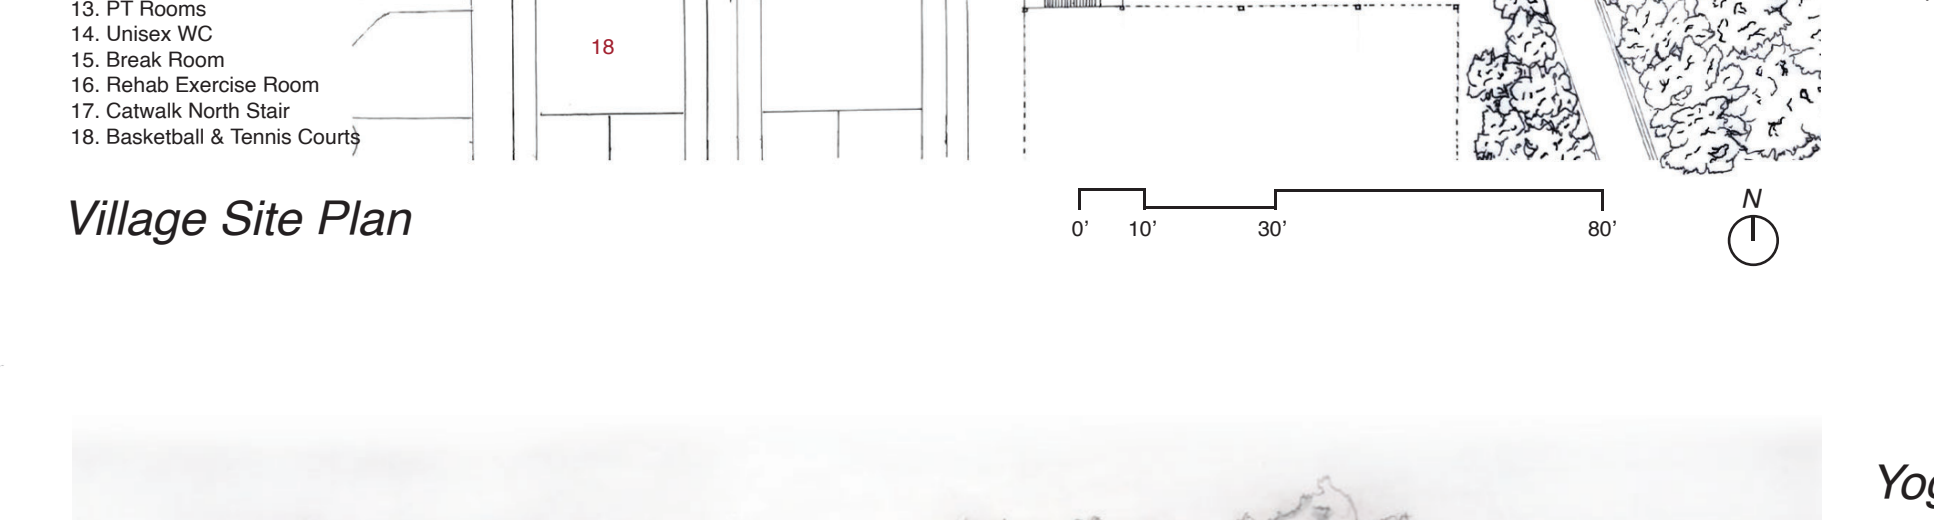

The Velvære: Re-Imagining Health & Wellness

Within Post-Industrial Urban Infrastructure

Collin Haslup
M. Arch Thesis
Pt. Jana VanderGoot

- Lobby/Reception
- Main Pool Room
- Hot Tub
- Women's Locker Room
- Men's Locker Room
- Service Mechanical
- Office
- Outdoor Deck
- Outdoor Pool
- Saunas
- Yoga Studio
- Outdoor Yoga Studio
- PT Rooms
- Unisex WC
- Break Room
- Rehab. Exercise Room
- Calwalk North Stair
- Basketball & Tennis Court

South Elevation - Pool house

South Elevation - Therapy Studio

Saunas

Yoga & Therapy Studio Structural Axon

Pool House Structural Axon