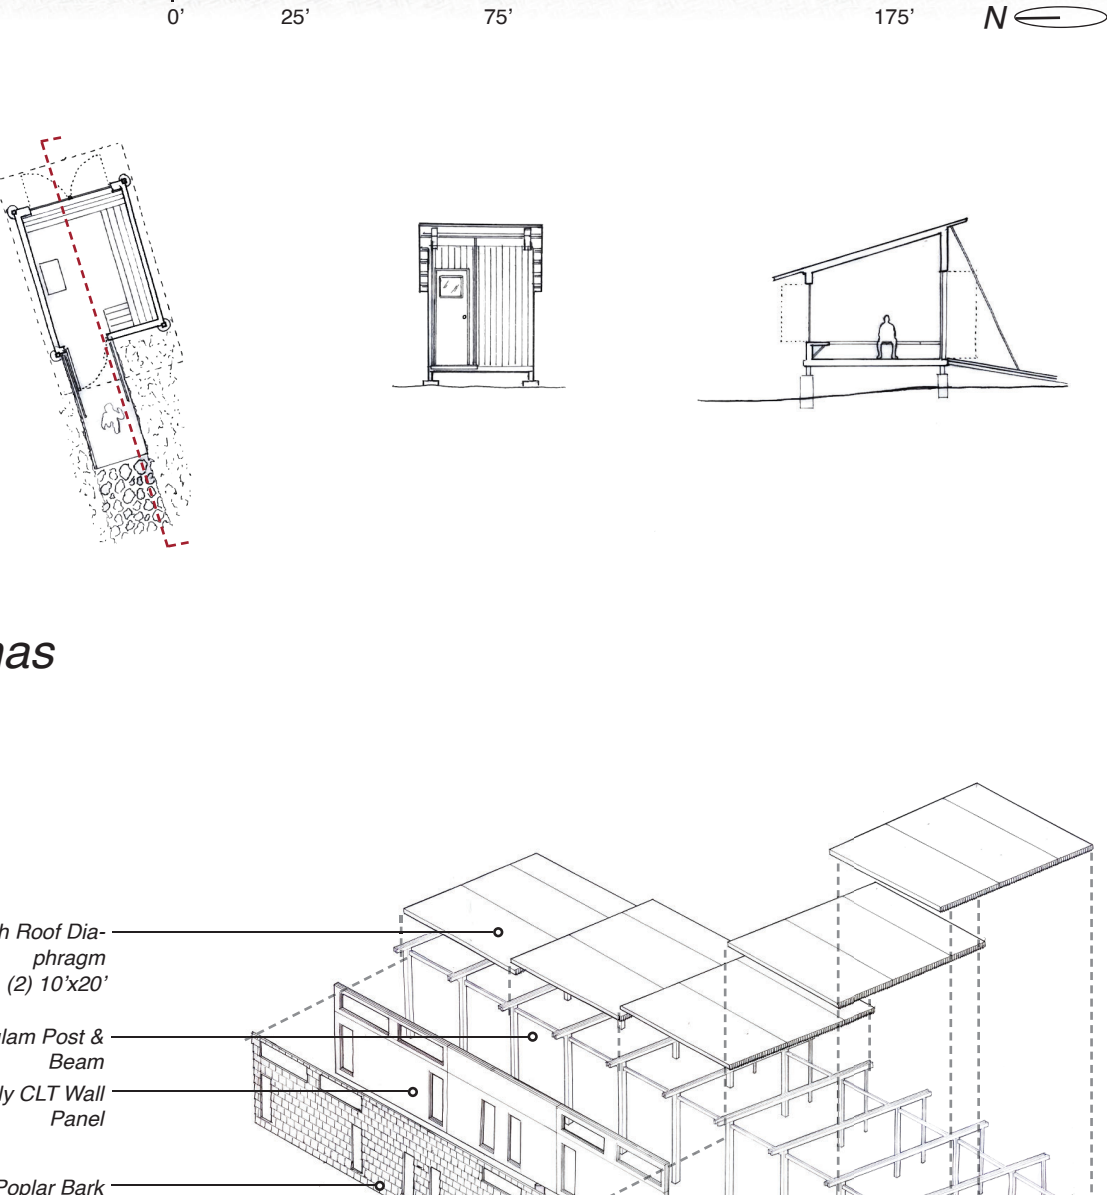

The Velvære: Re-Imagining Health & Wellness

Within Post-Industrial Urban Infrastructure

Collin Haslup
M. Arch Thesis
Pt. Jana VanderGoot

- Lobby/Reception
- Main Pool Room
- Hot Tub
- Women's Locker Room
- Men's Locker Room
- Service Mechanical
- Office
- Outdoor Deck
- Outdoor Pool
- Saunas
- Yoga Studio
- Outdoor Yoga Studio
- PT Rooms
- Unisex WC
- Break Room
- Rehab. Exercise Room
- Calwalk North Stair
- Basketball & Tennis Court

South Elevation - Pool house

South Elevation - Therapy Studio

Saunas

Yoga & Therapy Studio Structural Axon

Pool House Structural Axon