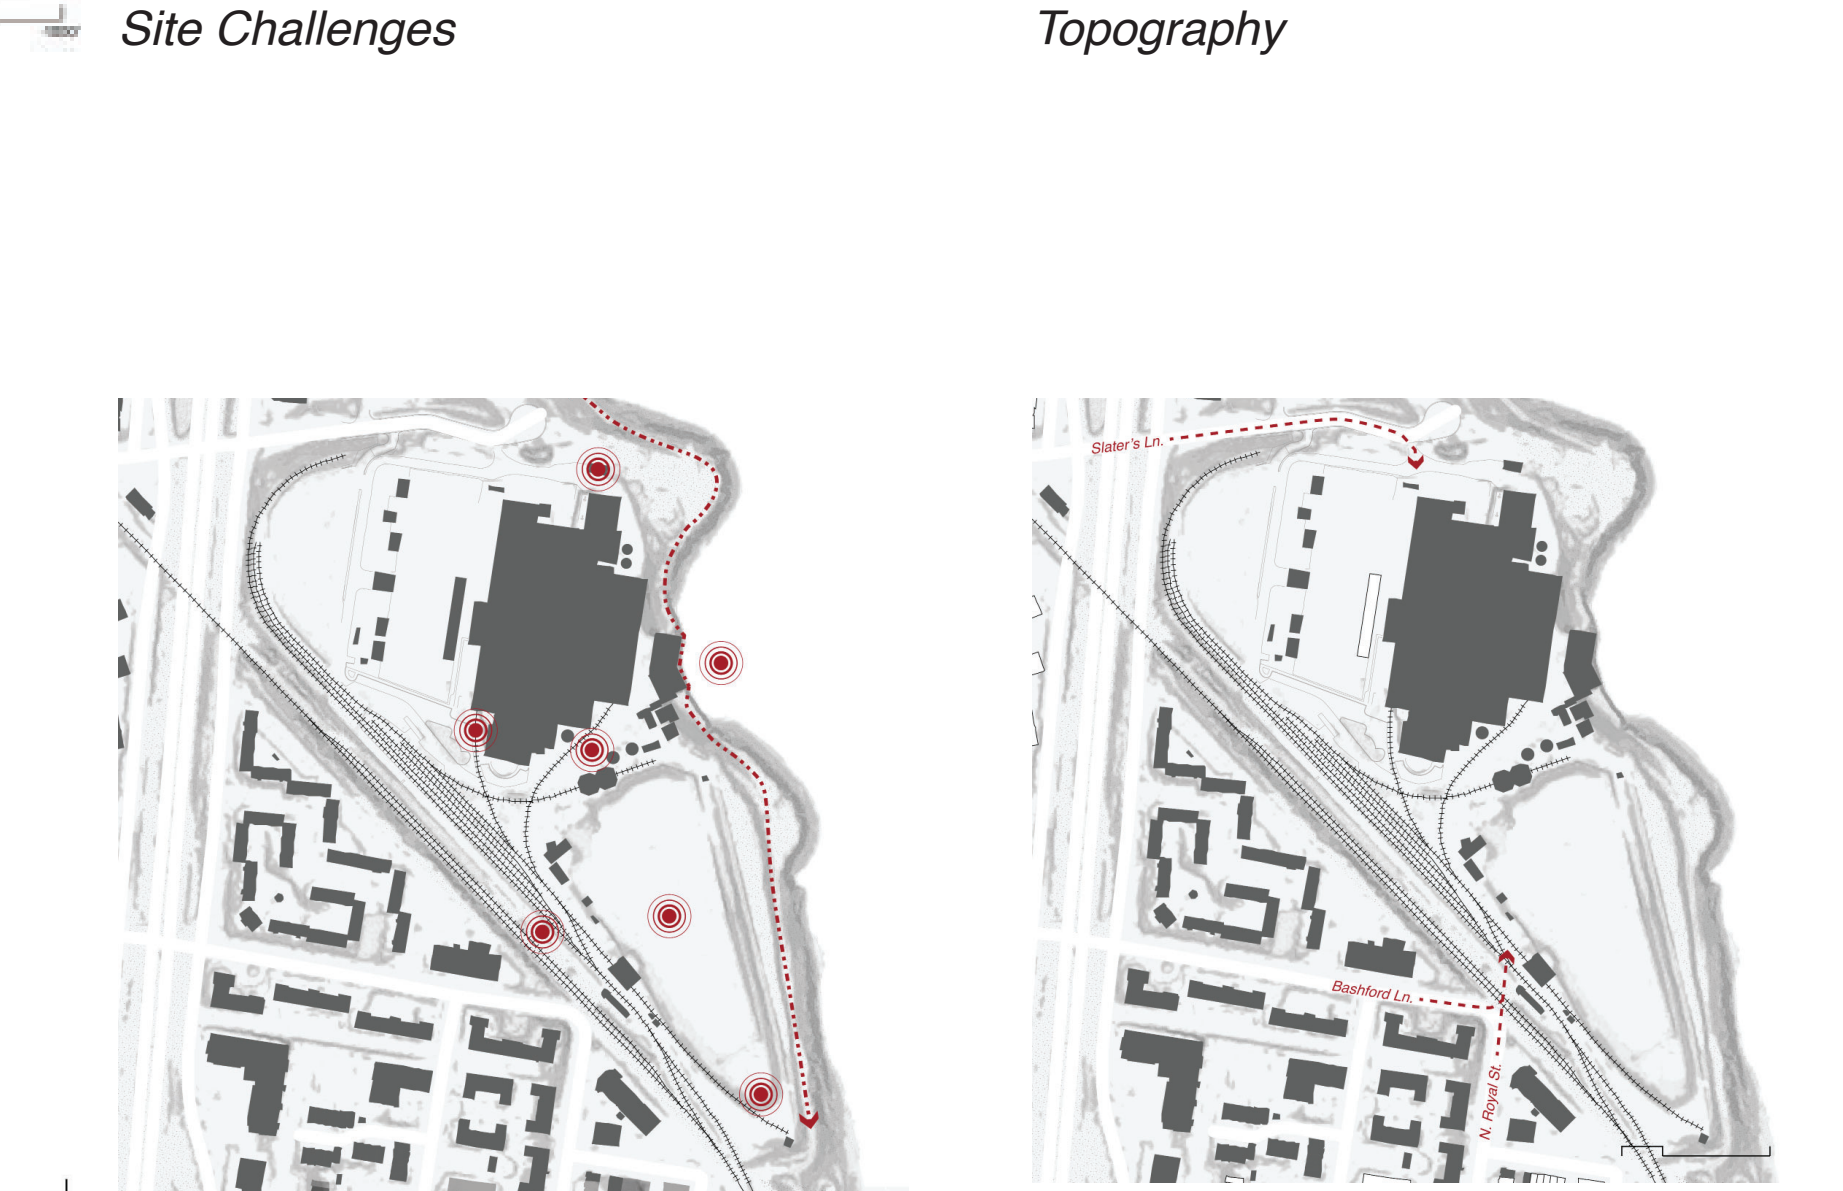

The Velvære: Re-Imagining Health & Wellness

Within Post-Industrial Urban Infrastructure

Collin Haslup
M. Arch Thesis
Pt. Jana VanderGoot

- Lobby/Reception
- Main Pool Room
- Hot Tub
- Women's Locker Room
- Men's Locker Room
- Service Mechanical
- Office
- Outdoor Deck
- Outdoor Pool
- Saunas
- Yoga Studio
- Outdoor Yoga Studio
- PT Rooms
- Unisex WC
- Break Room
- Rehab. Exercise Room
- Calwalk North Stair
- Basketball & Tennis Court

South Elevation - Pool house

South Elevation - Therapy Studio

Saunas

Yoga & Therapy Studio Structural Axon

Pool House Structural Axon