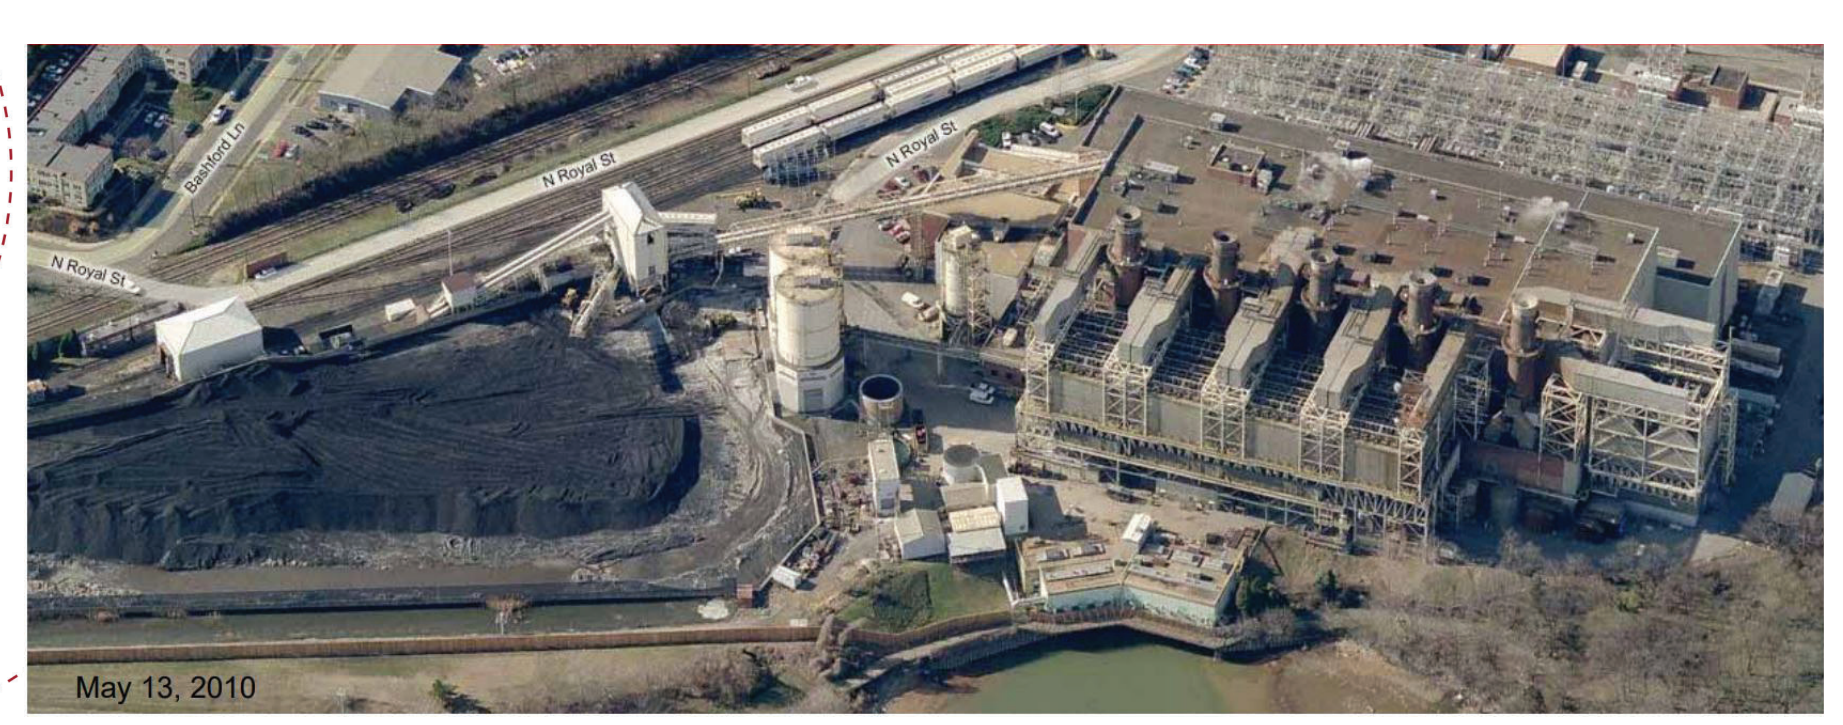

The Velvære: Re-Imagining Health & Wellness

Within Post-Industrial Urban Infrastructure

Collin Haslup
M. Arch Thesis
Pt. Jana VanderGoot

- Lobby/Reception
- Main Pool Room
- Hot Tub
- Women's Locker Room
- Men's Locker Room
- Service Mechanical
- Office
- Outdoor Deck
- Outdoor Pool
- Saunas
- Yoga Studio
- Outdoor Yoga Studio
- PT Rooms
- Unisex WC
- Break Room
- Rehab. Exercise Room
- Calwalk North Stair
- Basketball & Tennis Court

South Elevation - Pool house

South Elevation - Therapy Studio

Saunas

Yoga & Therapy Studio Structural Axon

Pool House Structural Axon