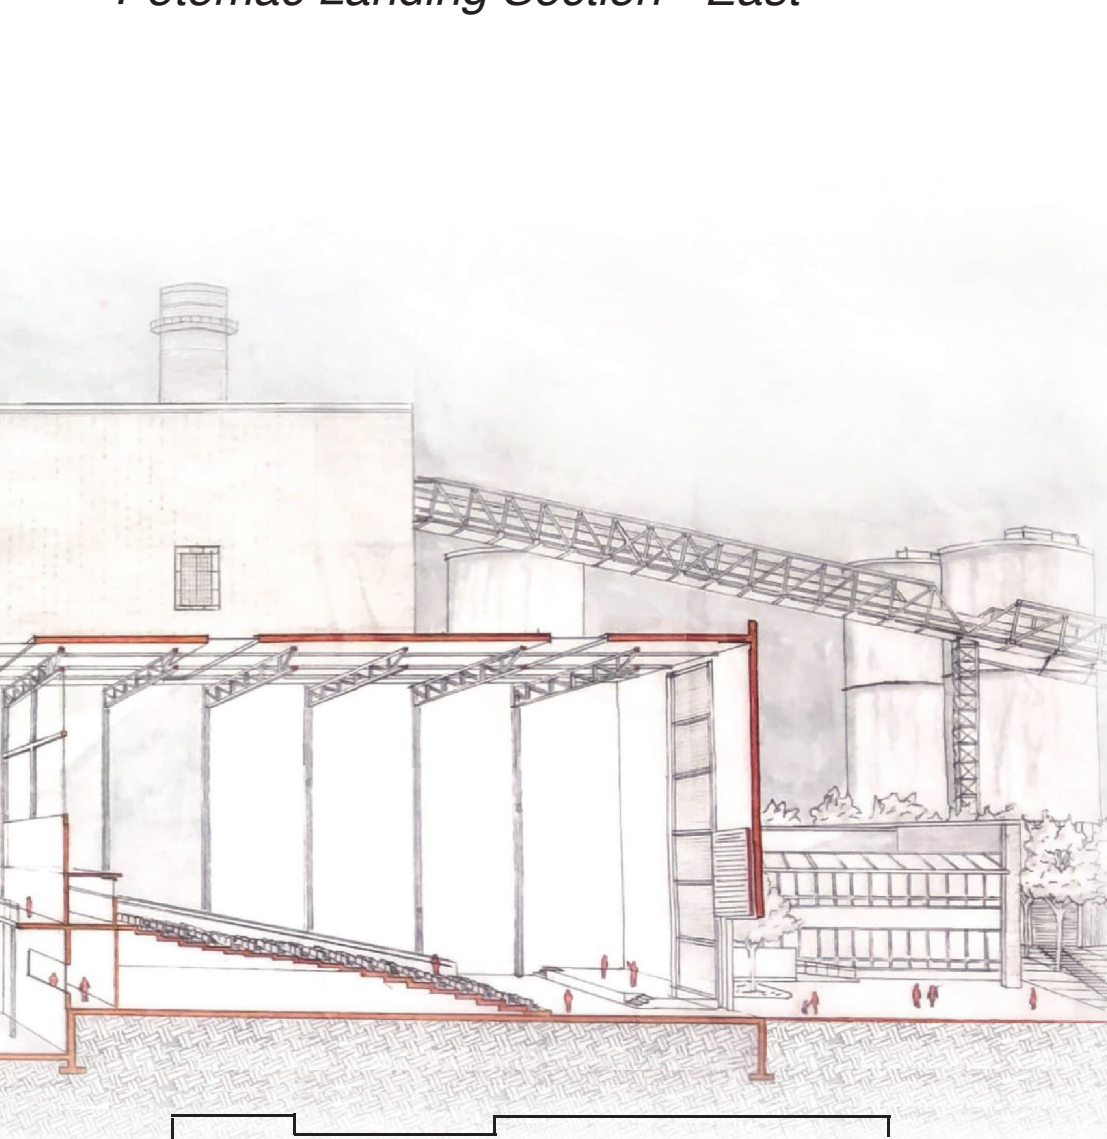

The Velvære: Re-Imagining Health & Wellness

Within Post-Industrial Urban Infrastructure

Collin Haslup
M. Arch Thesis
Pt. Jana VanderGoot

- Lobby/Reception
- Main Pool Room
- Hot Tub
- Women's Locker Room
- Men's Locker Room
- Service Mechanical
- Office
- Outdoor Deck
- Outdoor Pool
- Saunas
- Yoga Studio
- Outdoor Yoga Studio
- PT Rooms
- Unisex WC
- Break Room
- Rehab. Exercise Room
- Calwalk North Stair
- Basketball & Tennis Court

South Elevation - Pool house

South Elevation - Therapy Studio

Saunas

Yoga & Therapy Studio Structural Axon

Pool House Structural Axon