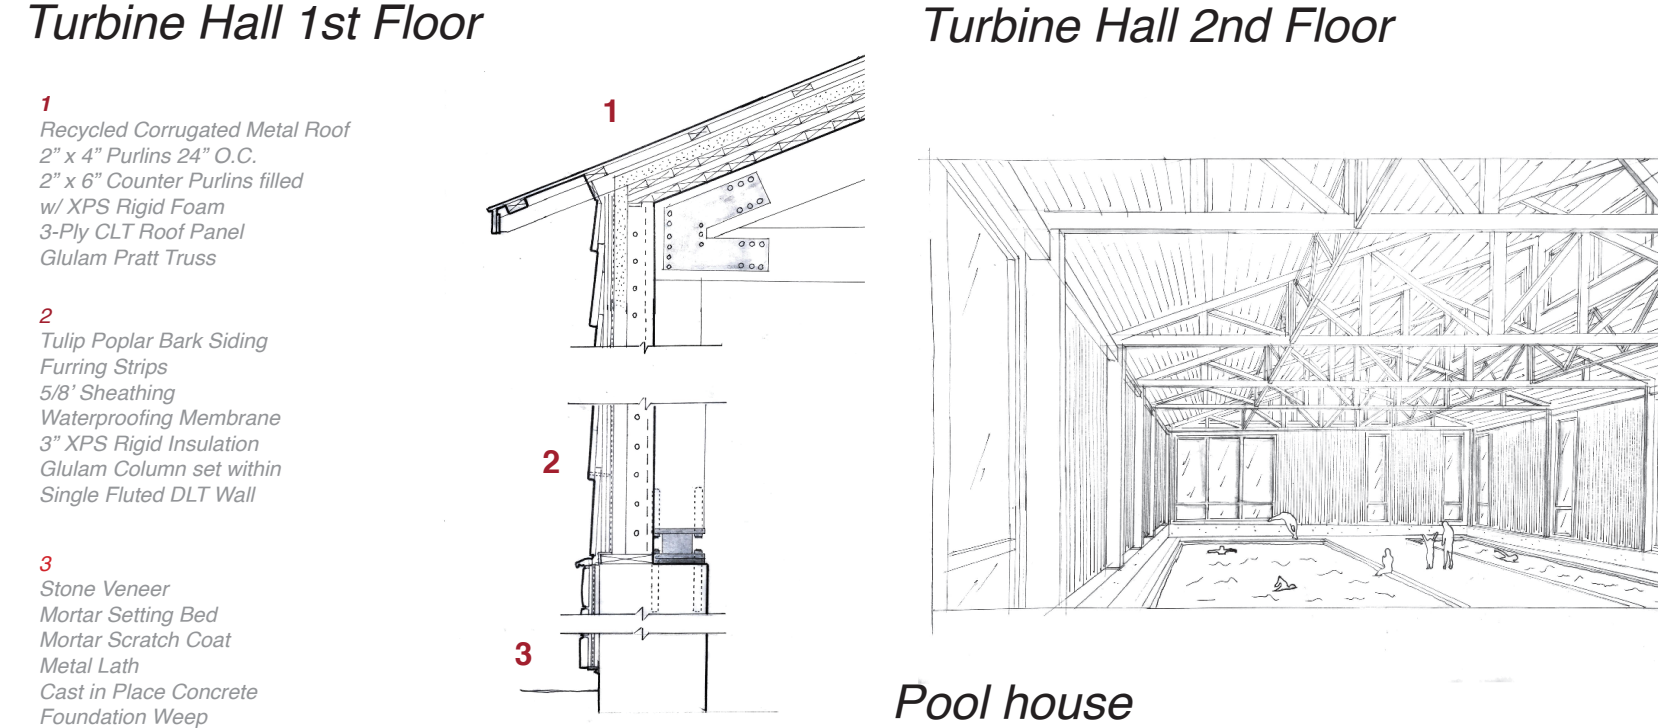

The Velvære: Re-Imagining Health & Wellness

Within Post-Industrial Urban Infrastructure

Collin Haslup
M. Arch Thesis
Pt. Jana VanderGoot

- Lobby/Reception
- Main Pool Room
- Hot Tub
- Women's Locker Room
- Men's Locker Room
- Service Mechanical
- Office
- Outdoor Deck
- Outdoor Pool
- Saunas
- Yoga Studio
- Outdoor Yoga Studio
- PT Rooms
- Unisex WC
- Break Room
- Rehab. Exercise Room
- Calwalk North Stair
- Basketball & Tennis Court

South Elevation - Pool house

South Elevation - Therapy Studio

Saunas

Yoga & Therapy Studio Structural Axon

Pool House Structural Axon