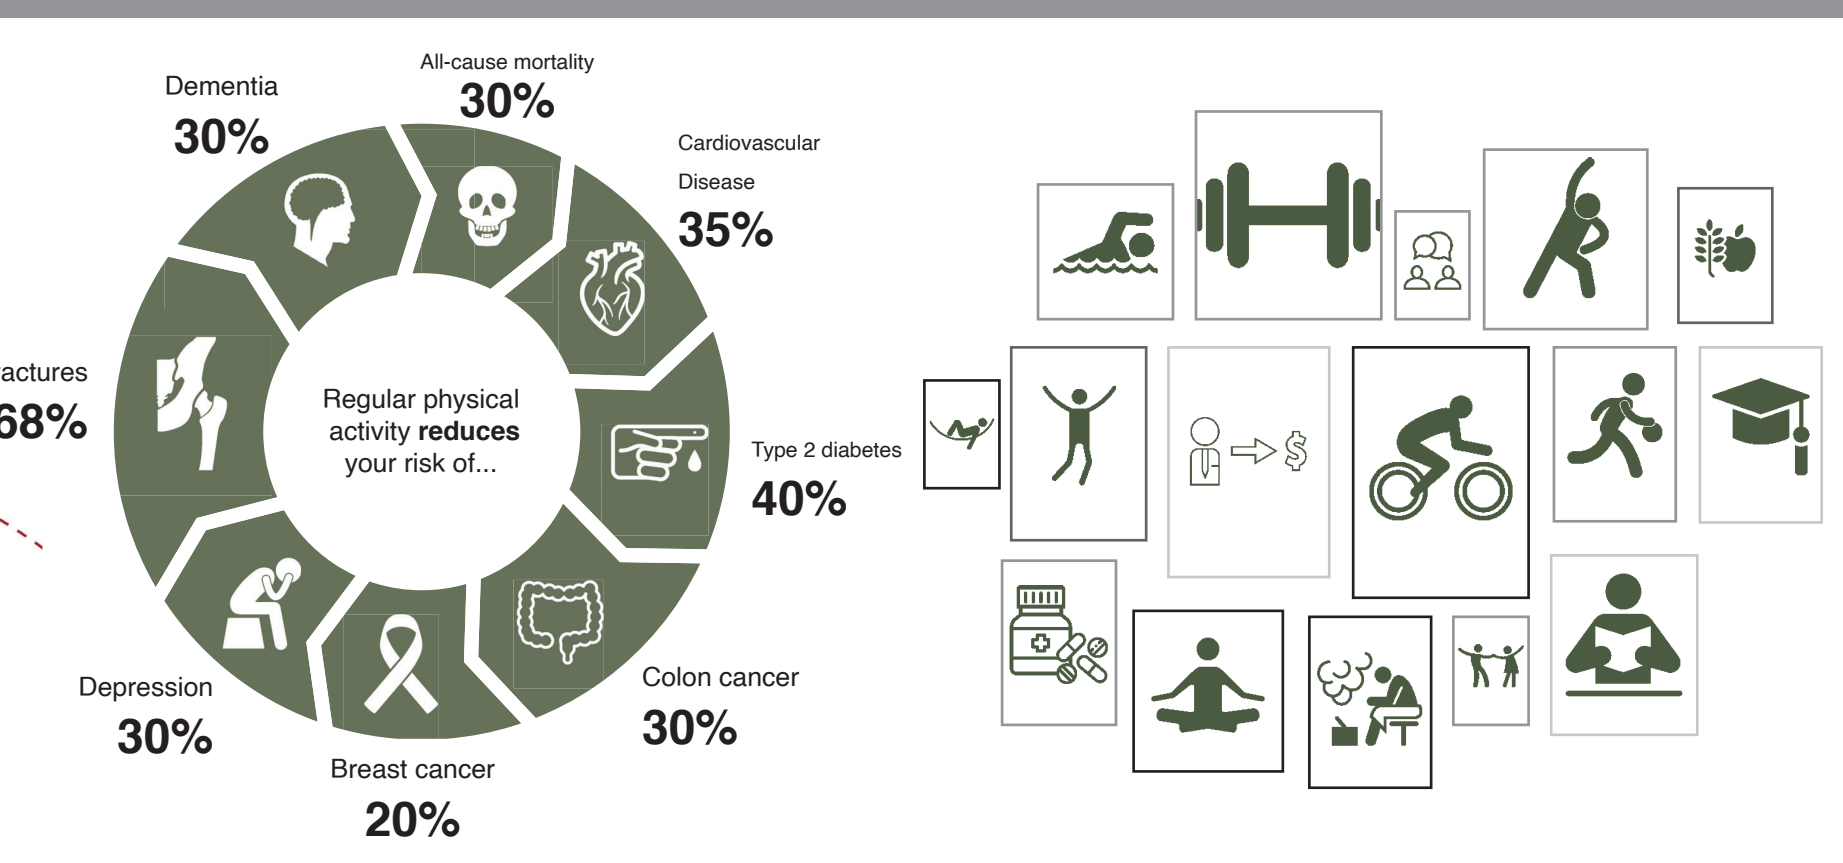

The Velvære: Re-Imagining Health & Wellness

Within Post-Industrial Urban Infrastructure

Collin Haslup
M. Arch Thesis
Pt. Jana VanderGoot

- Lobby/Reception
- Main Pool Room
- Hot Tub
- Women's Locker Room
- Men's Locker Room
- Service Mechanical
- Office
- Outdoor Deck
- Outdoor Pool
- Saunas
- Yoga Studio
- Outdoor Yoga Studio
- PT Rooms
- Unisex WC
- Break Room
- Rehab. Exercise Room
- Calwalk North Stair
- Basketball & Tennis Court

South Elevation - Pool house

South Elevation - Therapy Studio

Saunas

Yoga & Therapy Studio Structural Axon

Pool House Structural Axon