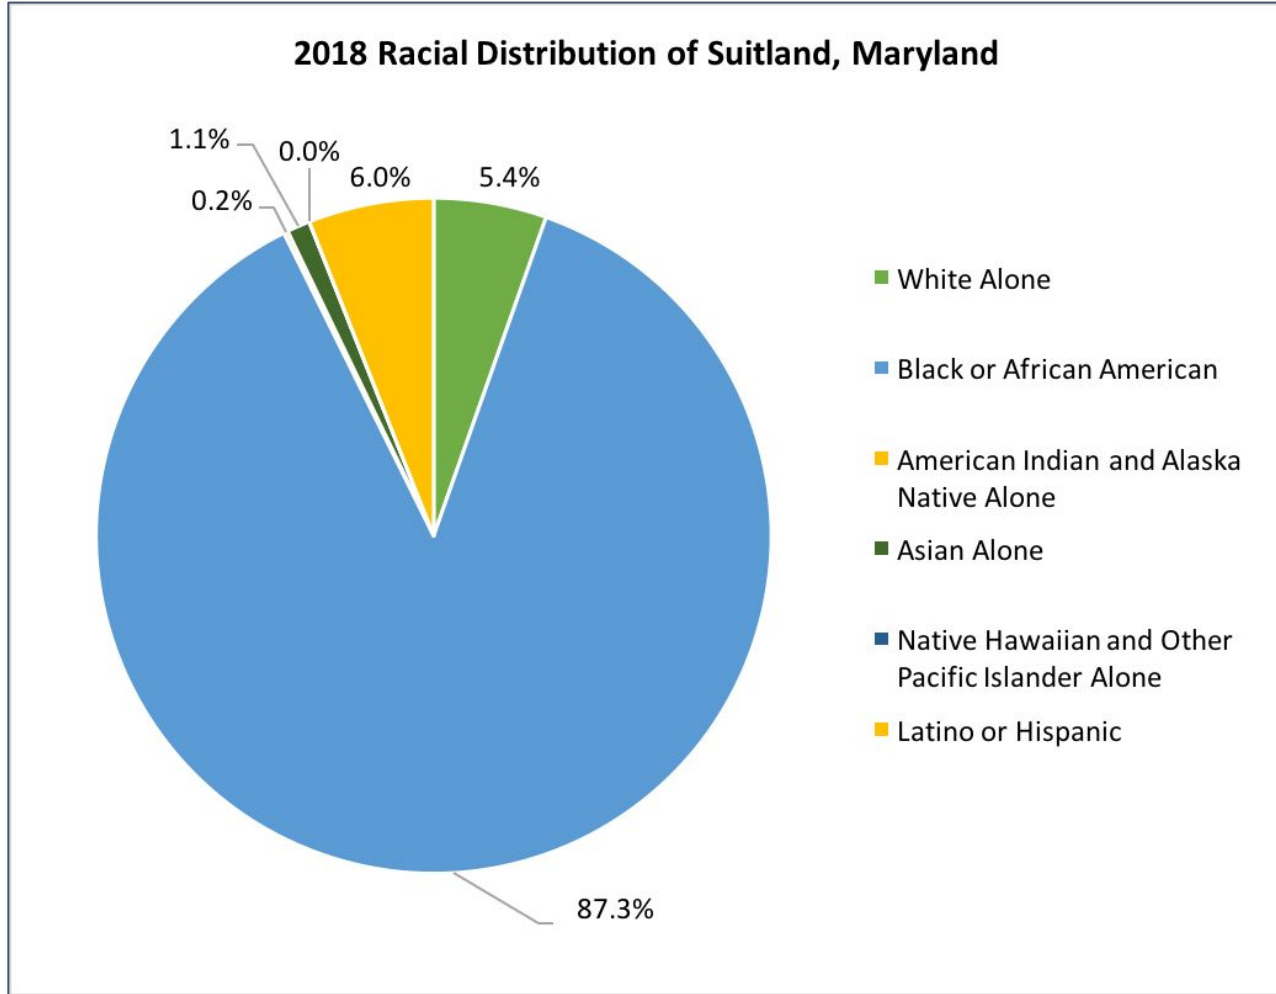

Current Demographics Analysis

Source: American Community Survey Data. 2018. County Subdivision: District 6, Spauldings, Prince George's County, Maryland

- Low levels of Educational Attainment
- Annual Household Income Levels are evenly distributed
- Higher rates of Unemployment than Maryland and United States