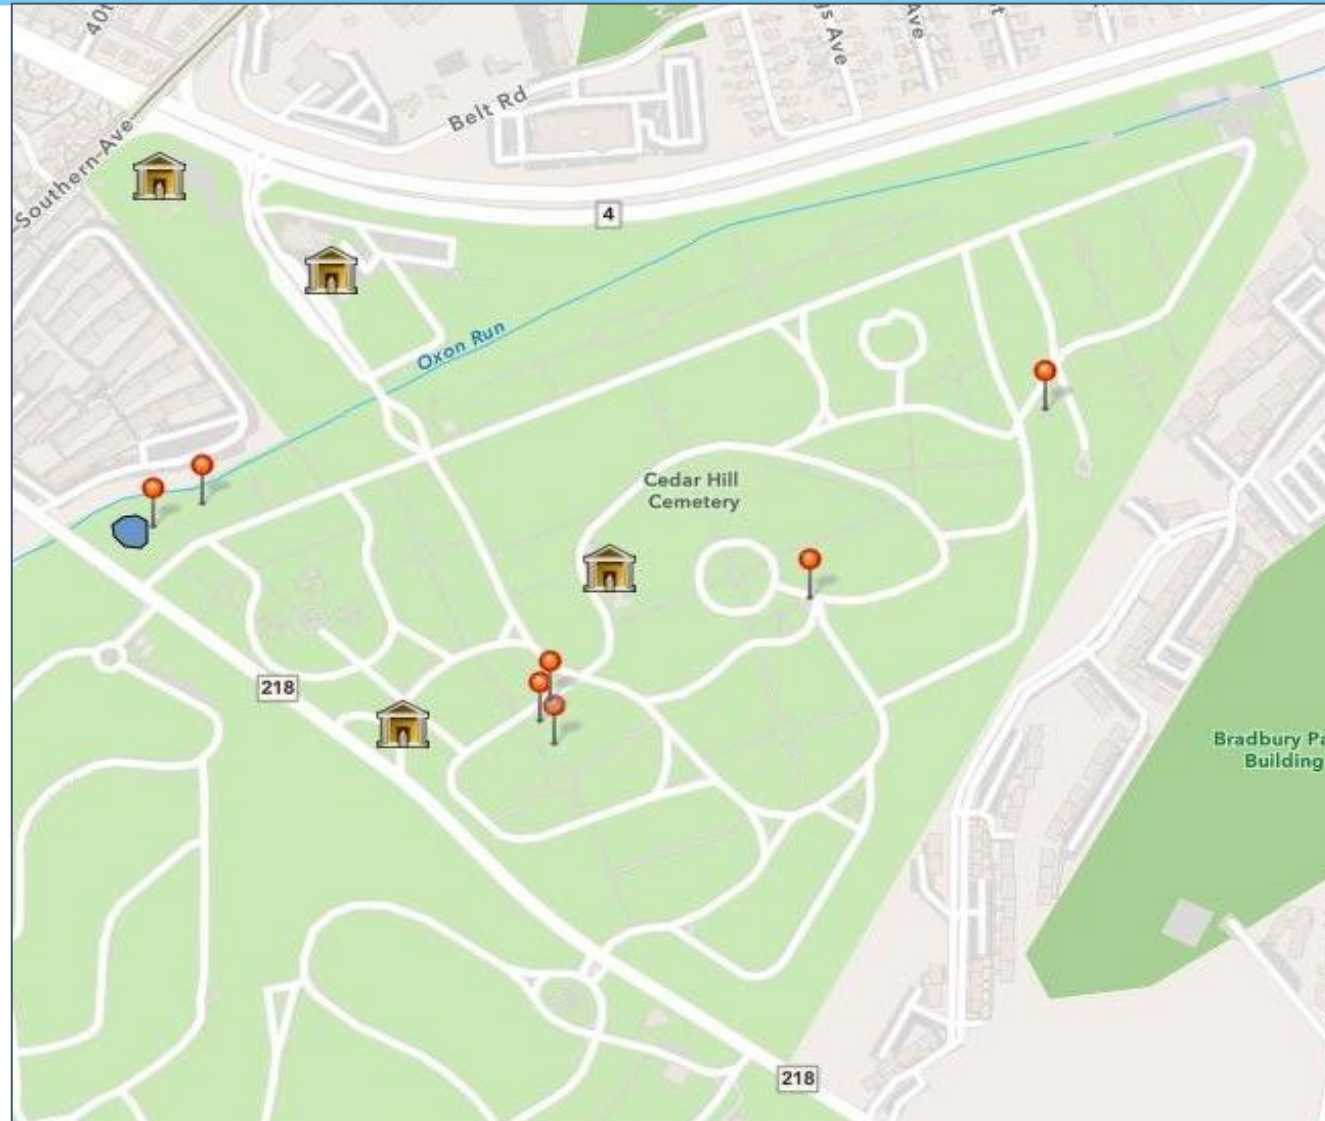

# Cemetery Founding

- Originally a part of Nonesuch Plantation
- Plat for Cedar Hill (1926)
- Land disputes in the early 1900s

# Mapping Structures and Sculptures

Source: Map of Cedar Hill Cemetery, ArcGIS Community Basemap (Accessed December 7, 2020).