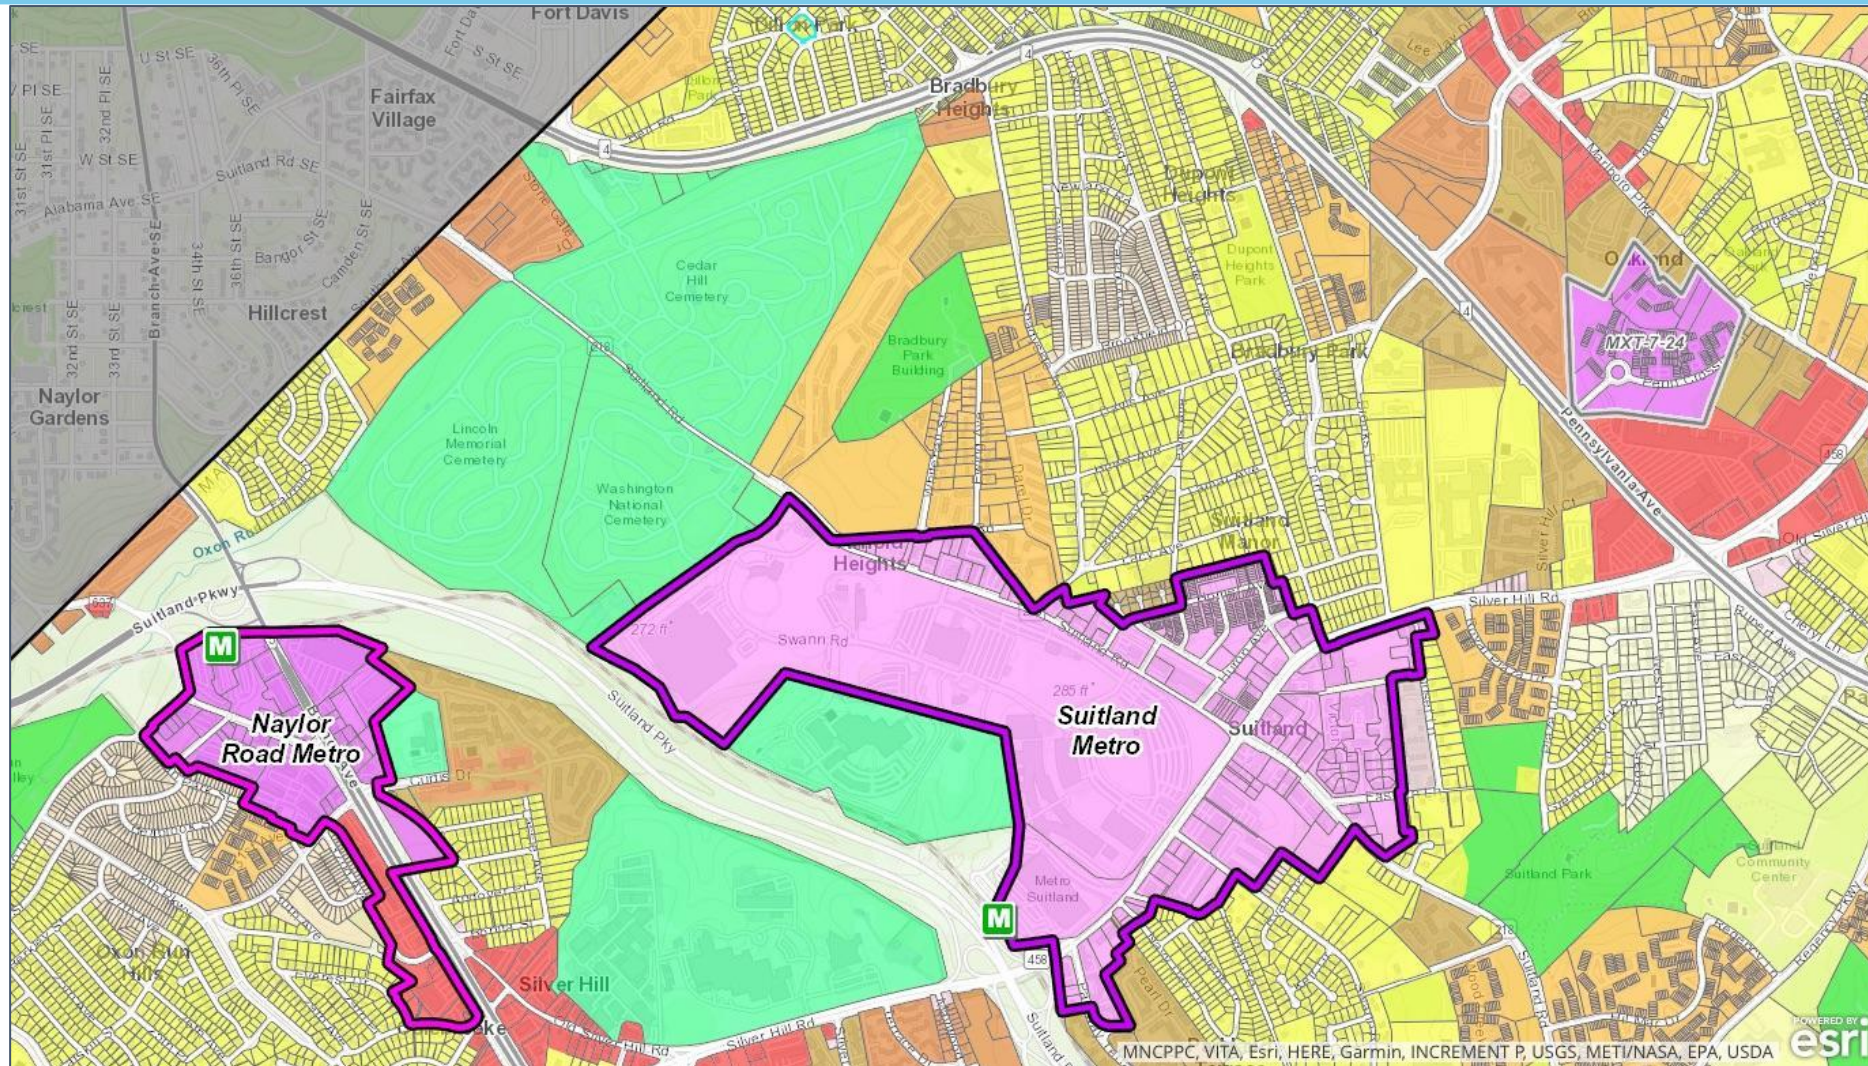

# Current Demographics Analysis

Source: American Community Survey Data. 2018. County Subdivision: District 6, Spauldings, Prince George's County, Maryland

- Low levels of Educational Attainment
- Annual Household Income Levels are evenly distributed
- Higher rates of Unemployment than Maryland and United States

# Zoning and Land Use

Source: Prince George's County Zoning Map. (Accessed December 10, 2020), from: <https://mncppc.maps.arcgis.com/apps/StorytellingSwipe/index.html?appid=4791688f446b42f5ae0096dad0b6771a&embed>