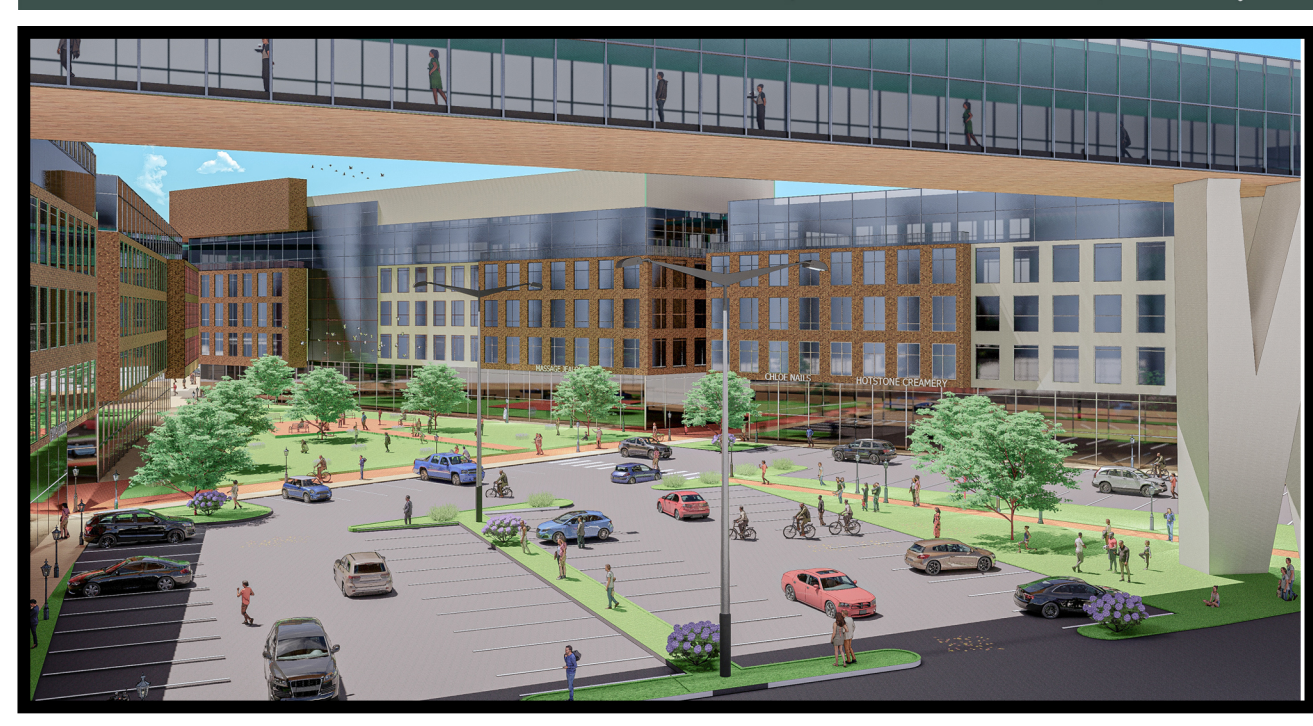

PROGRAM MIX

MRED

Elysian

An Innovative Mixed-Use Development For A Healthier Standard Of Living

Domynique Garrett

Elysian brings you the best in lifestyle design, paired with a relaxed vibe, convenient retail, exceptional amenities, all while providing residents a well-balanced and healthy standard of living. Throughout the carefully curated private and public spaces in Elysian, are industrial influence with a modern flair that distinguish this community from any other in Seat Pleasant, MD.

Every detail of Elysian has been thoroughly considered to embody the eight points of wellness. Stay connected with nature through our link to "Maker Alley" trail. When you feel like socializing, Elysian's rooftop gathering spaces perfectly balance elegance and practicality with whimsy and imagination. Practice yoga in the courtyard for self-discovery and spiritual growth. Stay fit by joining on-site fitness classes or "Walk with Seat Pleasant" to reminisce its history.