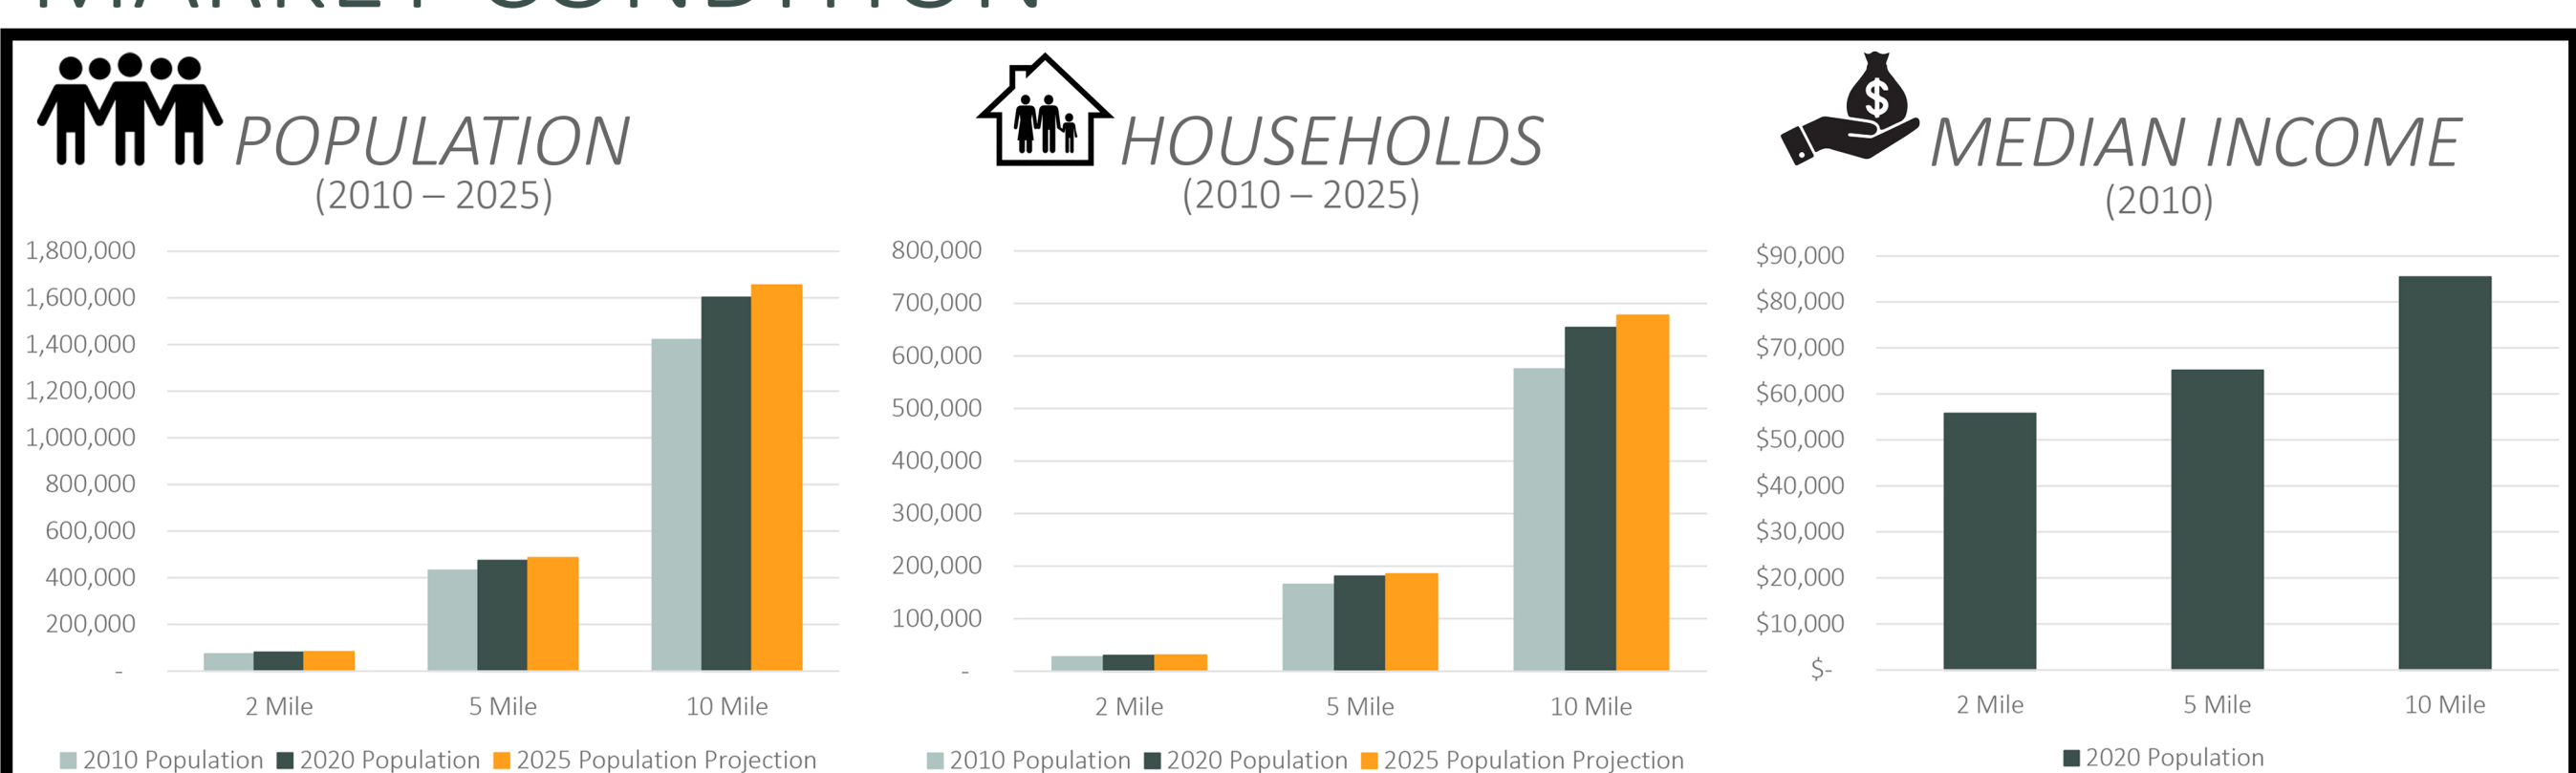

MARKET CONDITION

SITE PLAN

RETURNS

Return on Investment	
Reversion Value - (Year 15 & 5.5% Cap Rate)	\$99,109,431
Profit on Sales -	\$66,965,012
Measurements	
Equity Multiple -	6.05
Cash on Cash -	31%
Leveraged IRR -	16%
Unleveraged IRR -	33%
Distribution	
General Partners (80%)	\$ 53,572,009
Sponsor (20%)	\$ 13,393,002

Every detail of Elysian has been thoroughly considered to embody the eight points of wellness. Stay connected with nature through our link to "Maker Alley" trail. When you feel like socializing, Elysian's rooftop gathering spaces perfectly balance elegance and practicality with whimsy and imagination. Practice yoga in the courtyard for self-discovery and spiritual growth. Stay fit by joining on-site fitness classes or "Walk with Seat Pleasant" to reminisce its history.