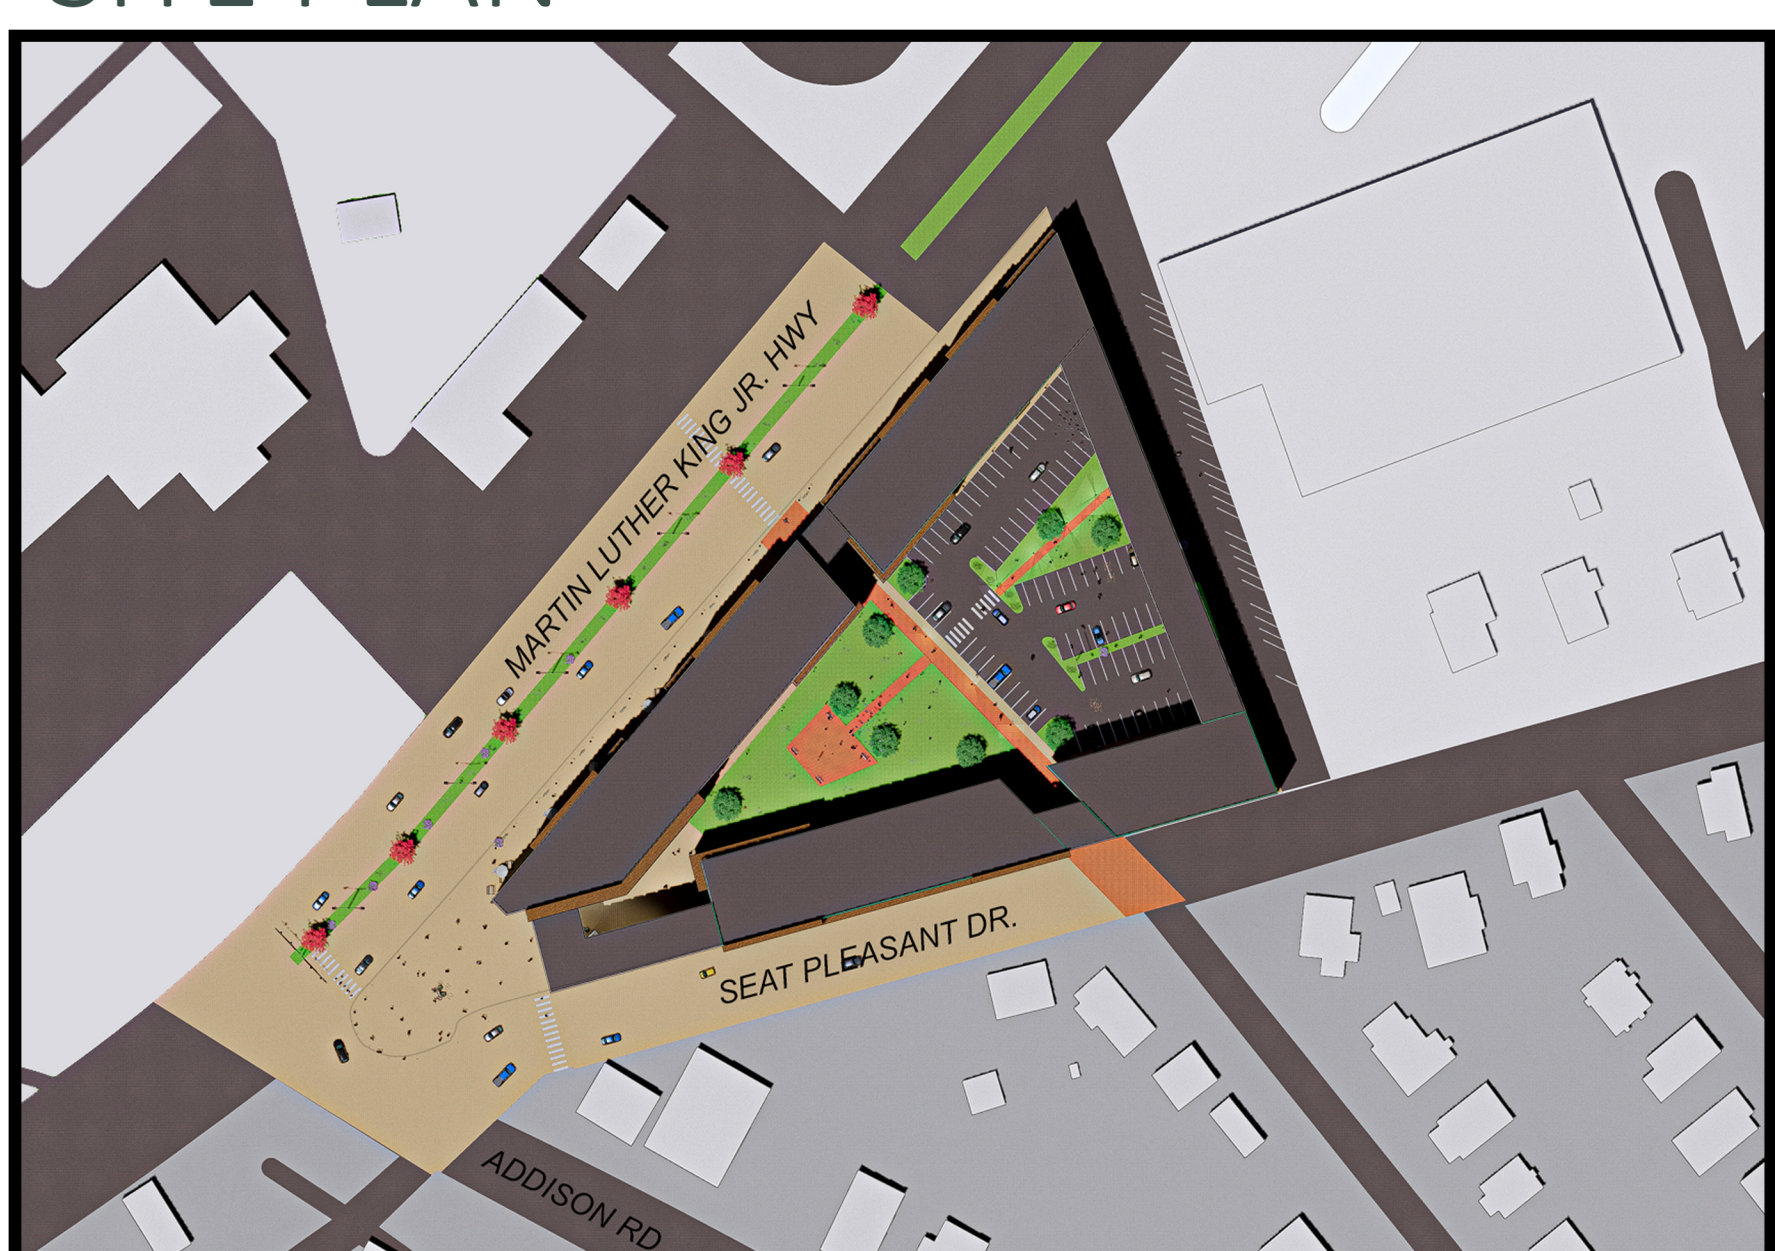

SITE PLAN

RETURNS

Return on Investment	
Reversion Value - (Year 15 & 5.5% Cap Rate)	$99,109,431
Profit on Sales -	$66,965,012
Measurements	
Equity Multiple -	6.05
Cash on Cash -	31%
Leveraged IRR -	16%
Unleveraged IRR -	33%
Distribution	
General Partners (80%)	$ 53,572,009
Sponsor (20%)	$ 13,393,002