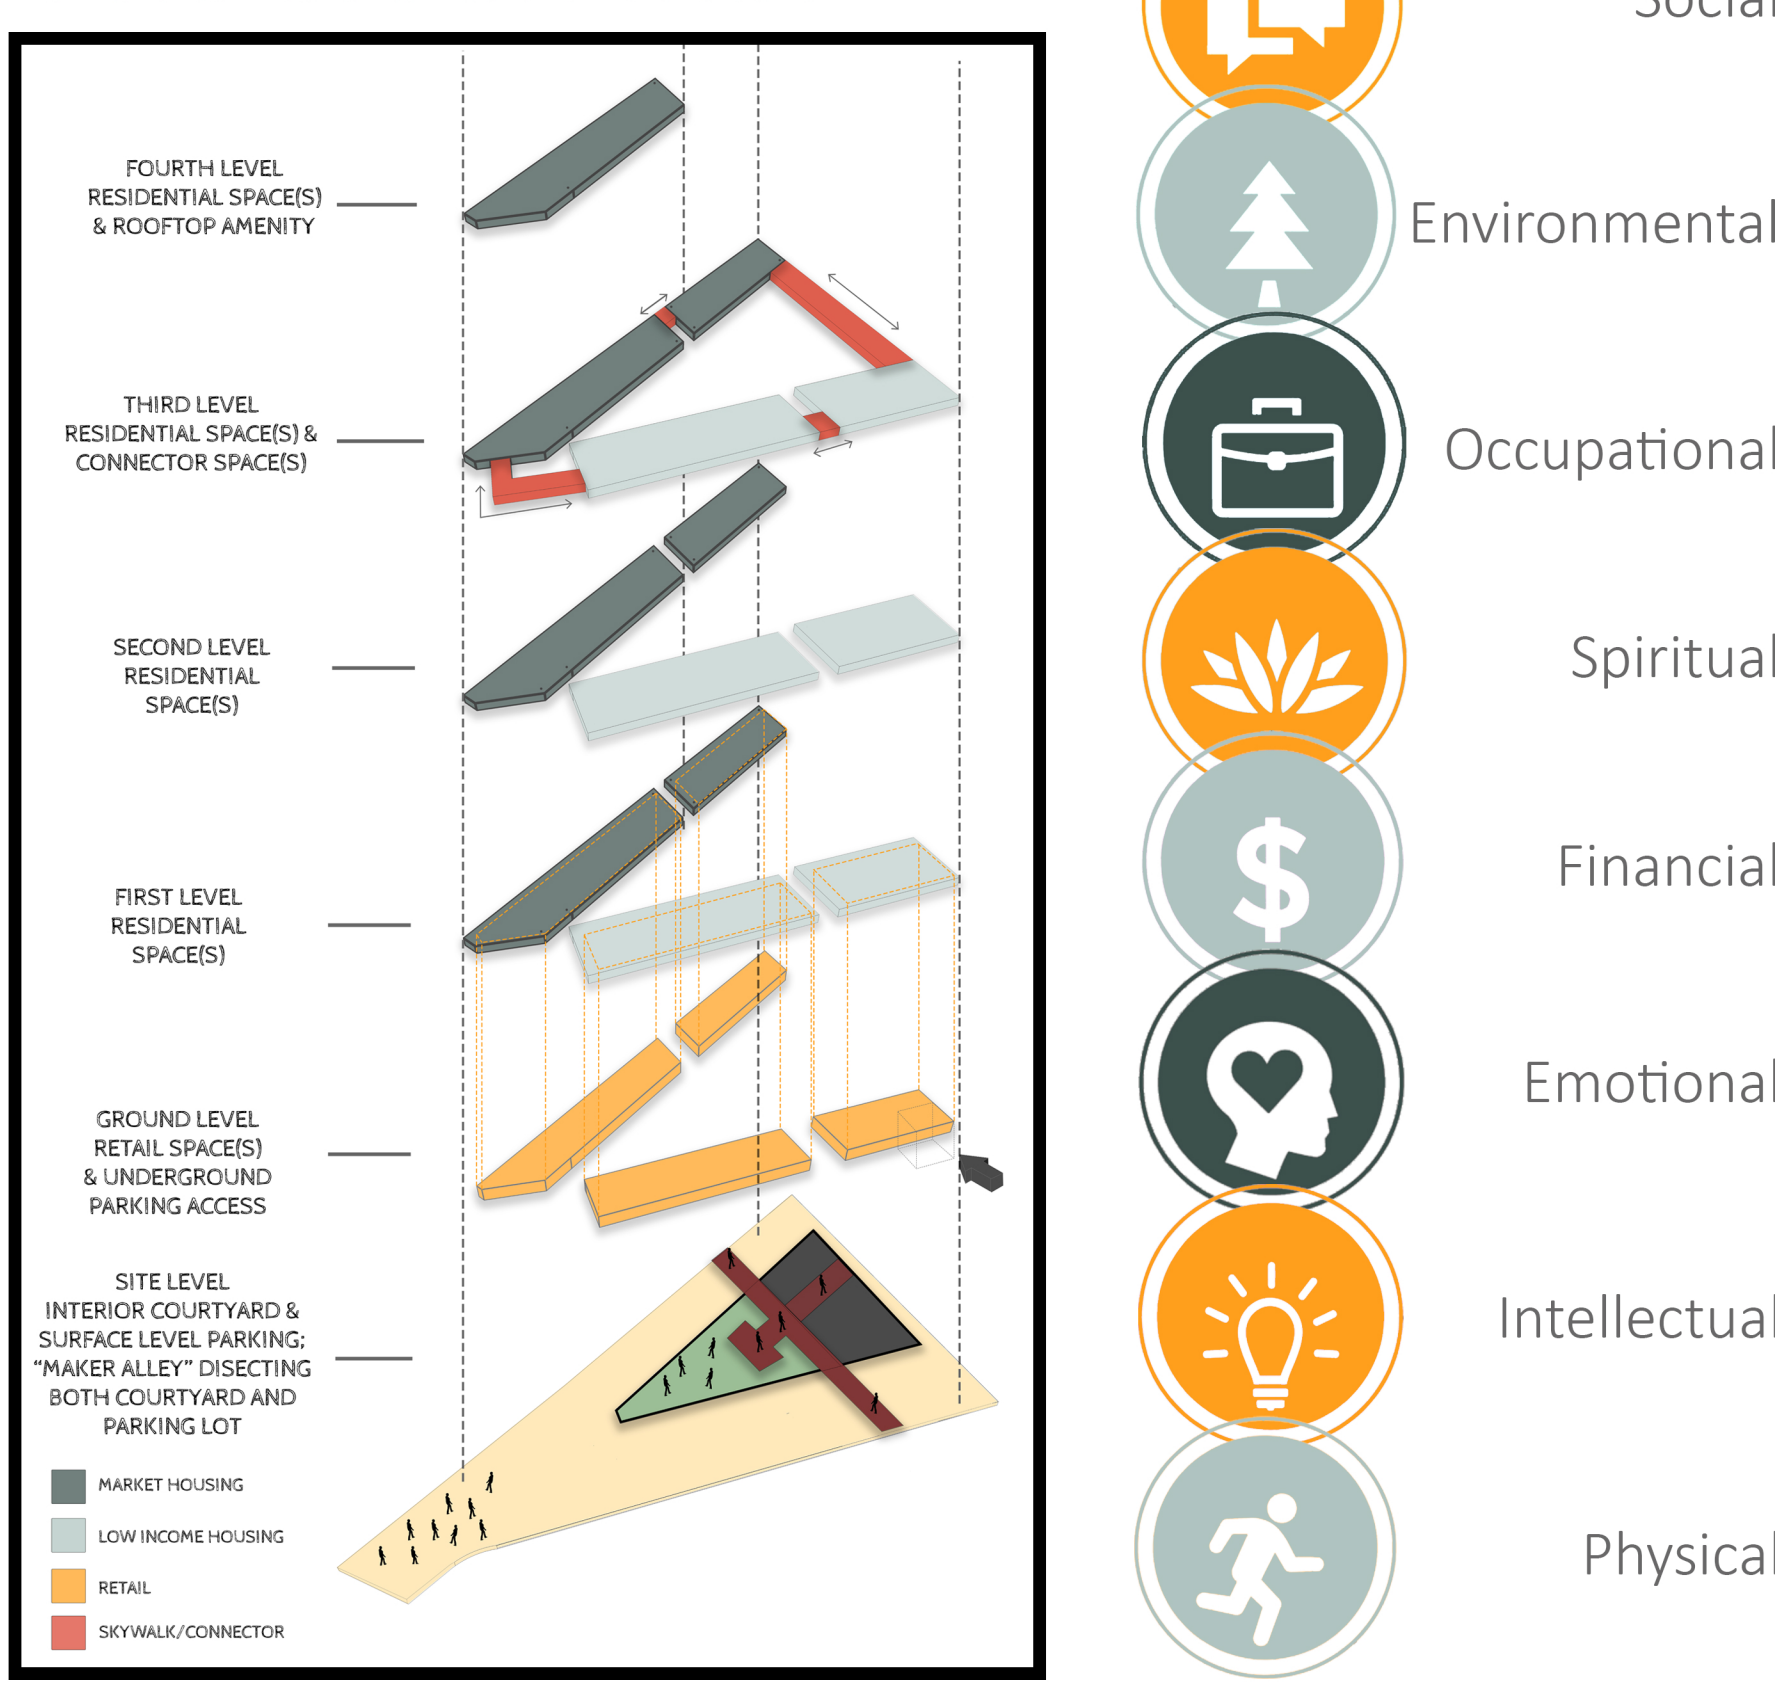

MARKET CONDITION

SITE PLAN

RETURNS

Return on Investment	
Reversion Value - (Year 15 & 5.5% Cap Rate)	\$99,109,431
Profit on Sales -	\$66,965,012
Measurements	
Equity Multiple -	6.05
Cash on Cash -	31%
Leveraged IRR -	16%
Unleveraged IRR -	33%
Distribution	
General Partners (80%)	\$ 53,572,009
Sponsor (20%)	\$ 13,393,002

FINANCING

RENT ROLL

	Units	Unit SF	Rent
Residential			
<i>Market-Rate</i>			
1BR/1BA	14	750	\$ 1,692
1BR/1BA Den	32	850	\$ 1,817
2BR/2BA	42	1252	\$ 2,620
3BR/2BA	8	1447	\$ 2,645
<i>Affordable</i>			
1BR/1BA	20	750	\$ 1,417
2BR/2BA	36	1252	\$ 1,701
3BR/2BA	8	1447	\$ 1,965
Total	160	101,860	
Retail			
		40,000	\$25.33 psf

PROGRAM MIX

MRED

Elysian

An Innovative Mixed-Use Development For A Healthier Standard Of Living

Domynique Garrett

Elysian brings you the best in lifestyle design, paired with a relaxed vibe, convenient retail, exceptional amenities, all while providing residents a well-balanced and healthy standard of living. Throughout the carefully curated private and public spaces in Elysian, are industrial influence with a modern flair that distinguish this community from any other in Seat Pleasant, MD.

Every detail of Elysian has been thoroughly considered to embody the eight points of wellness. Stay connected with nature through our link to "Maker Alley" trail. When you feel like socializing, Elysian's rooftop gathering spaces perfectly balance elegance and practicality with whimsy and imagination. Practice yoga in the courtyard for self-discovery and spiritual growth. Stay fit by joining on-site fitness classes or "Walk with Seat Pleasant" to reminisce its history.