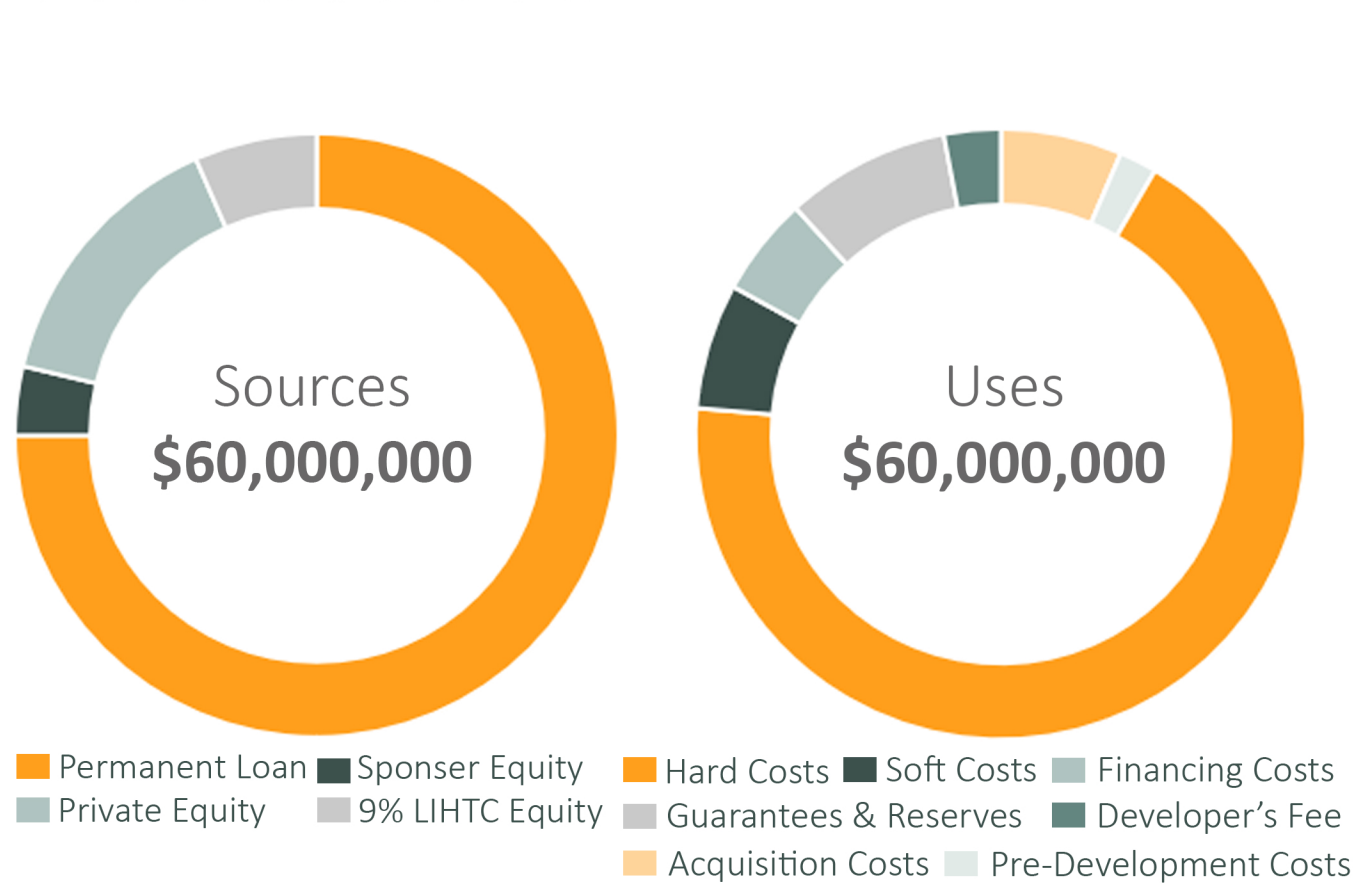

MARKET CONDITION

SITE PLAN

RETURNS

Return on Investment	
Reversion Value - (Year 15 & 5.5% Cap Rate)	\$99,109,431
Profit on Sales -	\$66,965,012
Measurements	
Equity Multiple -	6.05
Cash on Cash -	31%
Leveraged IRR -	16%
Unleveraged IRR -	33%
Distribution	
General Partners (80%)	\$ 53,572,009
Sponsor (20%)	\$ 13,393,002

FINANCING

RENT ROLL

	Units	Unit SF	Rent
Residential			
<i>Market-Rate</i>			
1BR/1BA	14	750	\$ 1,692
1BR/1BA Den	32	850	\$ 1,817
2BR/2BA	42	1252	\$ 2,620
3BR/2BA	8	1447	\$ 2,645
<i>Affordable</i>			
1BR/1BA	20	750	\$ 1,417
2BR/2BA	36	1252	\$ 1,701
3BR/2BA	8	1447	\$ 1,965
Total	160	101,860	
Retail			
		40,000	\$25.33 psf